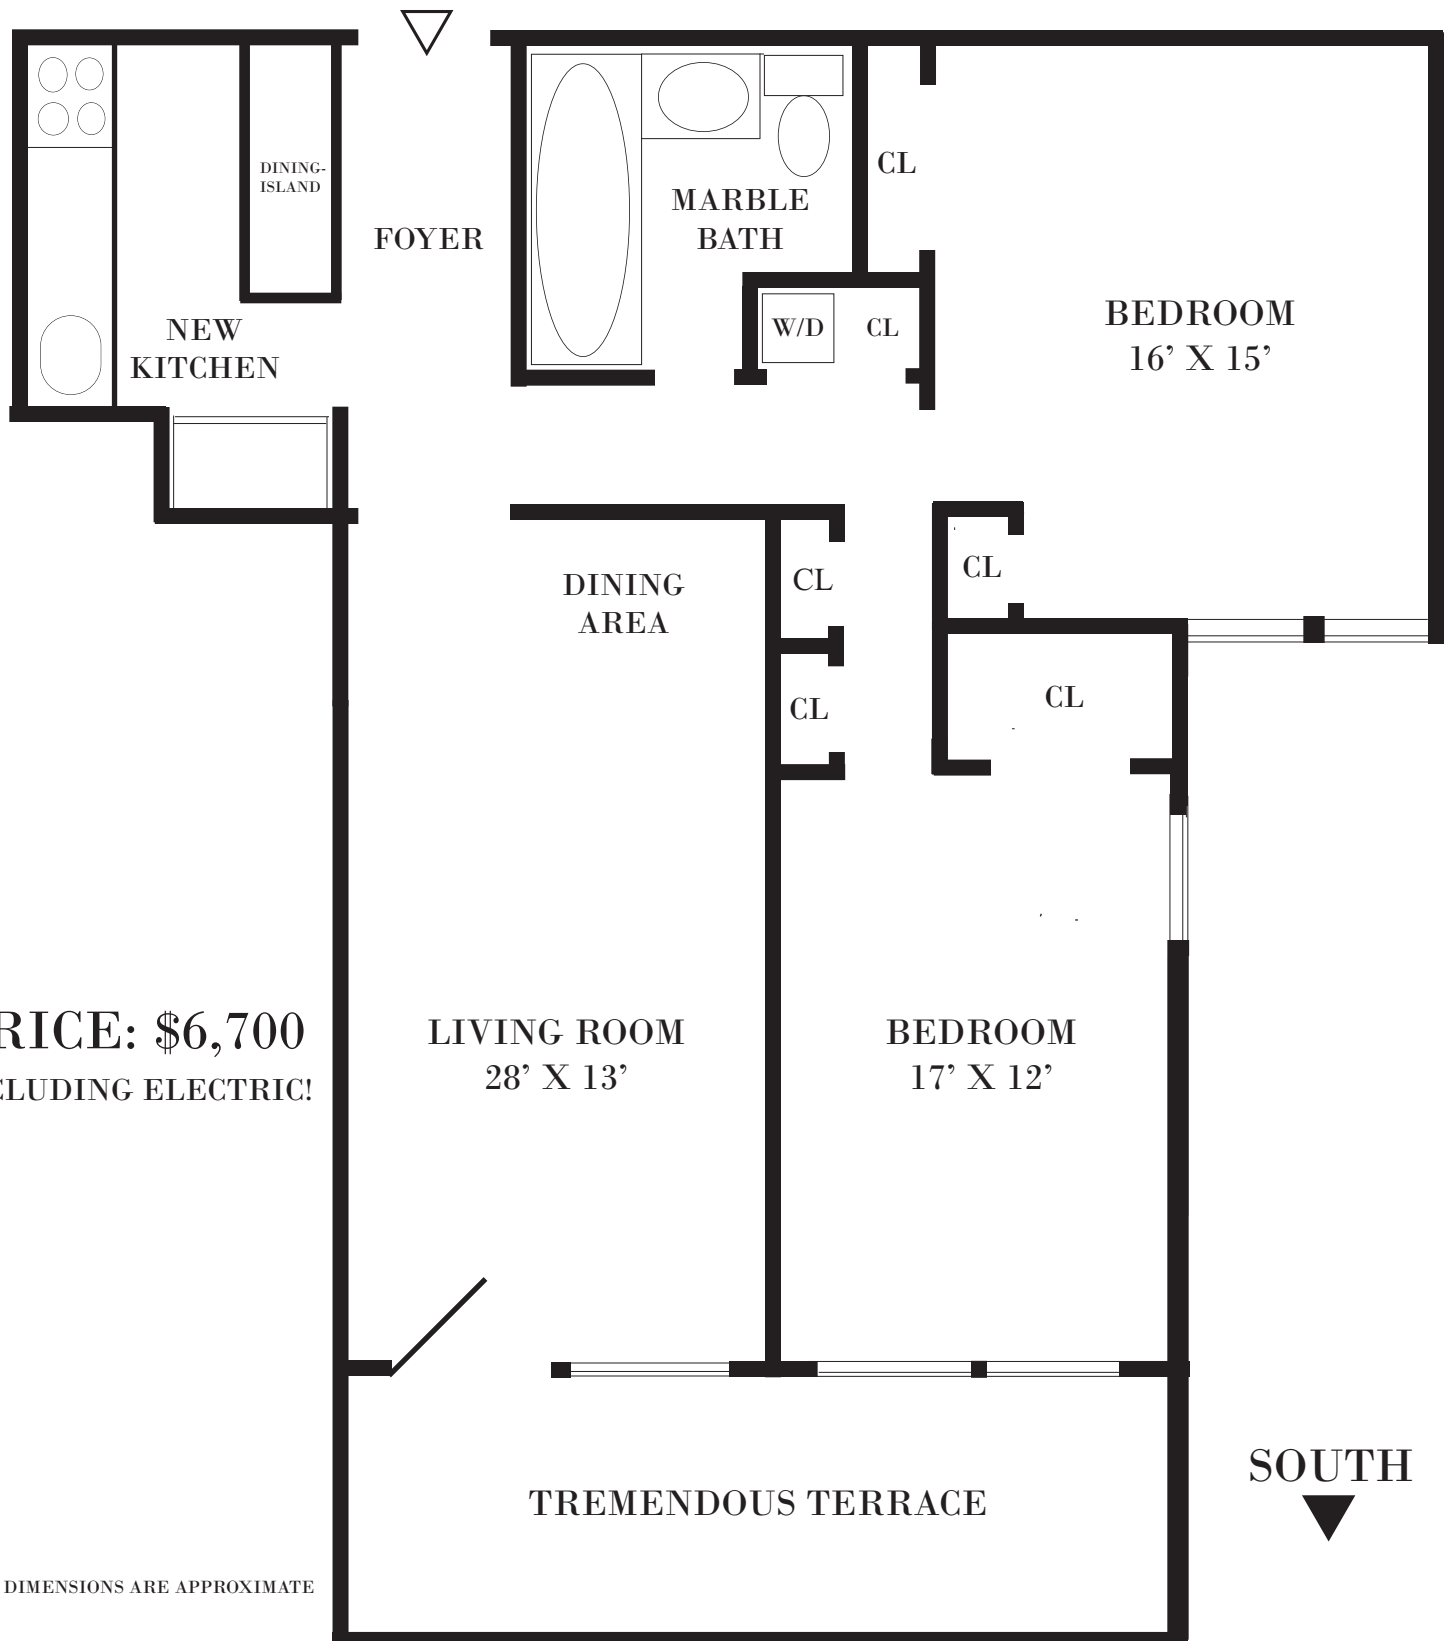

THE PARK ROYAL - 23 WEST 73RD STREET

APARTMENT 906

EXCLUSIVE BROKER: CAROL E. LEVY 212.580.7270
WWW.CAROLELEVY.COM P 212.580.7270 F 212.580.0039 CAROL@CAROLELEVY.COM