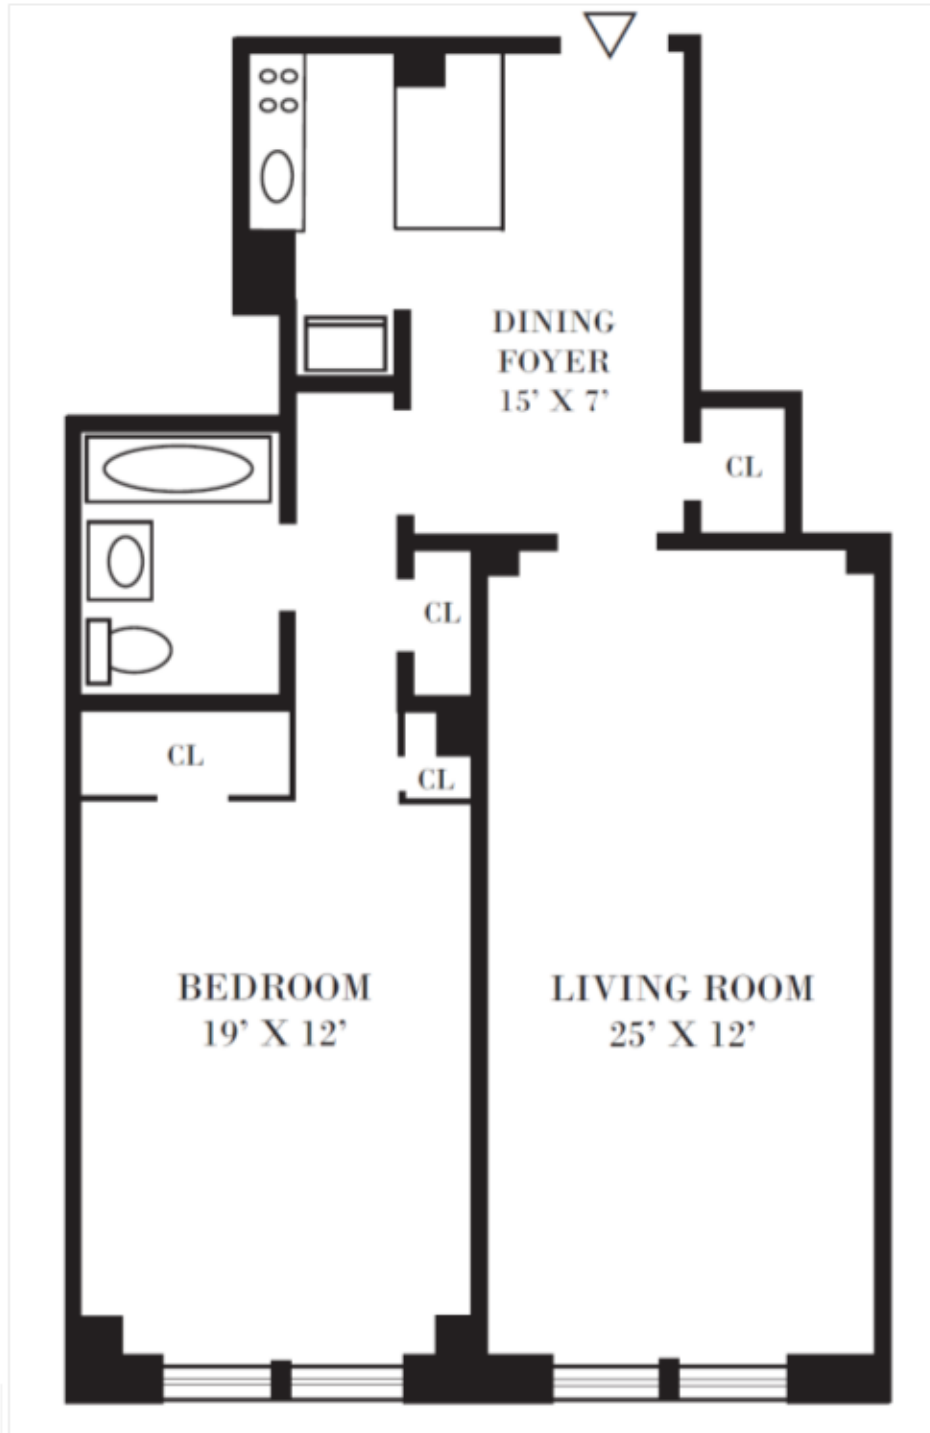

THE PARK ROYAL

23 WEST 73RD STREET

\$4,800 (INCLUDING ELECTRIC!)

◆ ALL DIMENSIONS ARE APPROXIMATE

Proud Member
REBNY
REAL ESTATE BOARD OF NEW YORK

EXCLUSIVE BROKER: CAROL E. LEVY 212.580.7270

CAROL@CAROLELEVY.COM FAX 212.580.0039 WWW.CAROLELEVY.COM