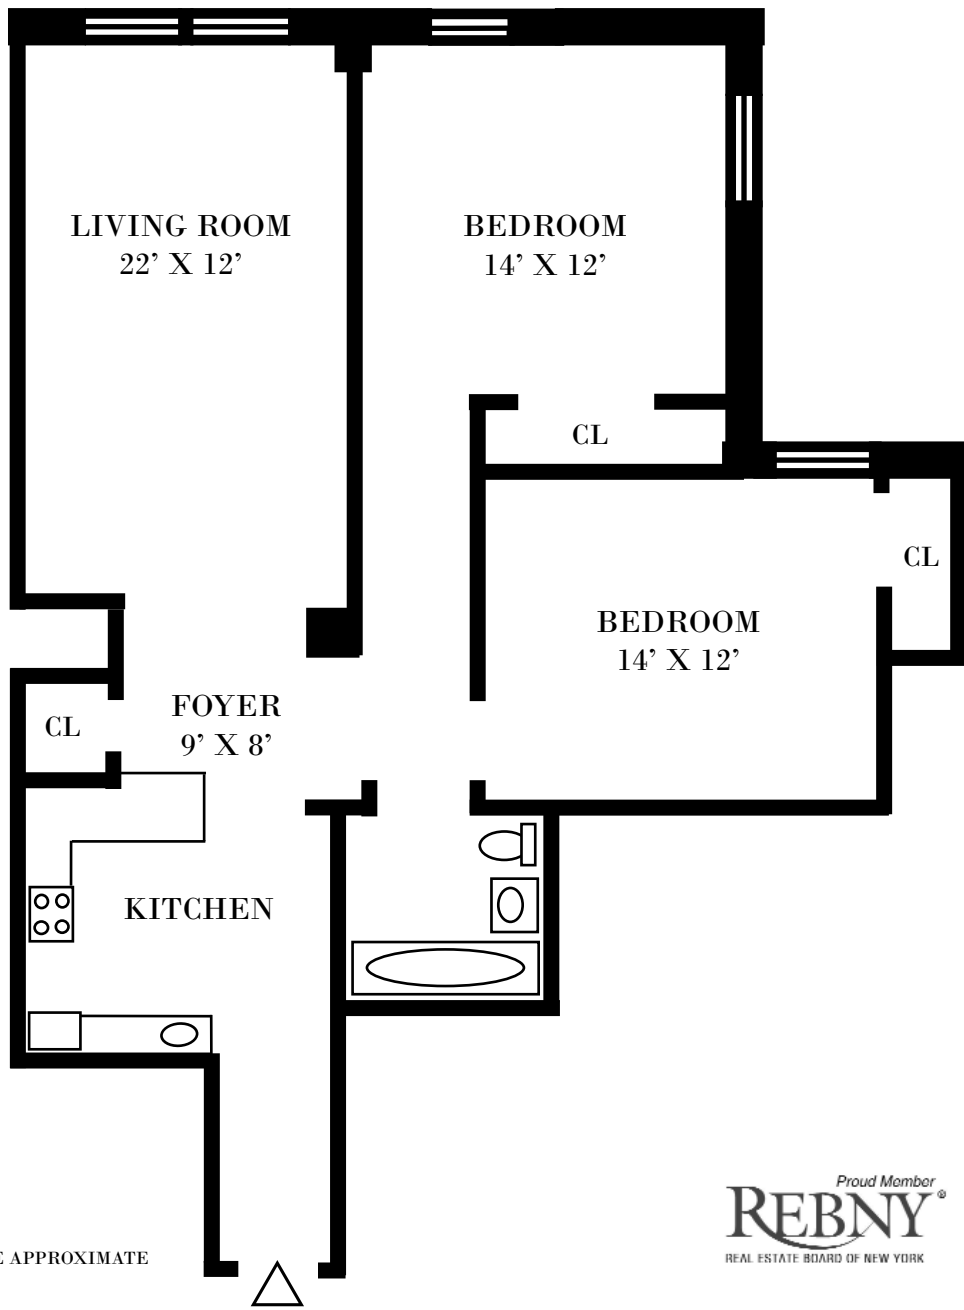

THE PARK ROYAL

23 WEST 73RD STREET

APARTMENT 511

▲
NORTH

◆ ALL DIMENSIONS ARE APPROXIMATE

EXCLUSIVE BROKER: CAROL E. LEVY 212.580.7270

211 CENTRAL PARK WEST, NEW YORK, NY 10024 PHONE 212.580.7270 FAX 212.580.0039