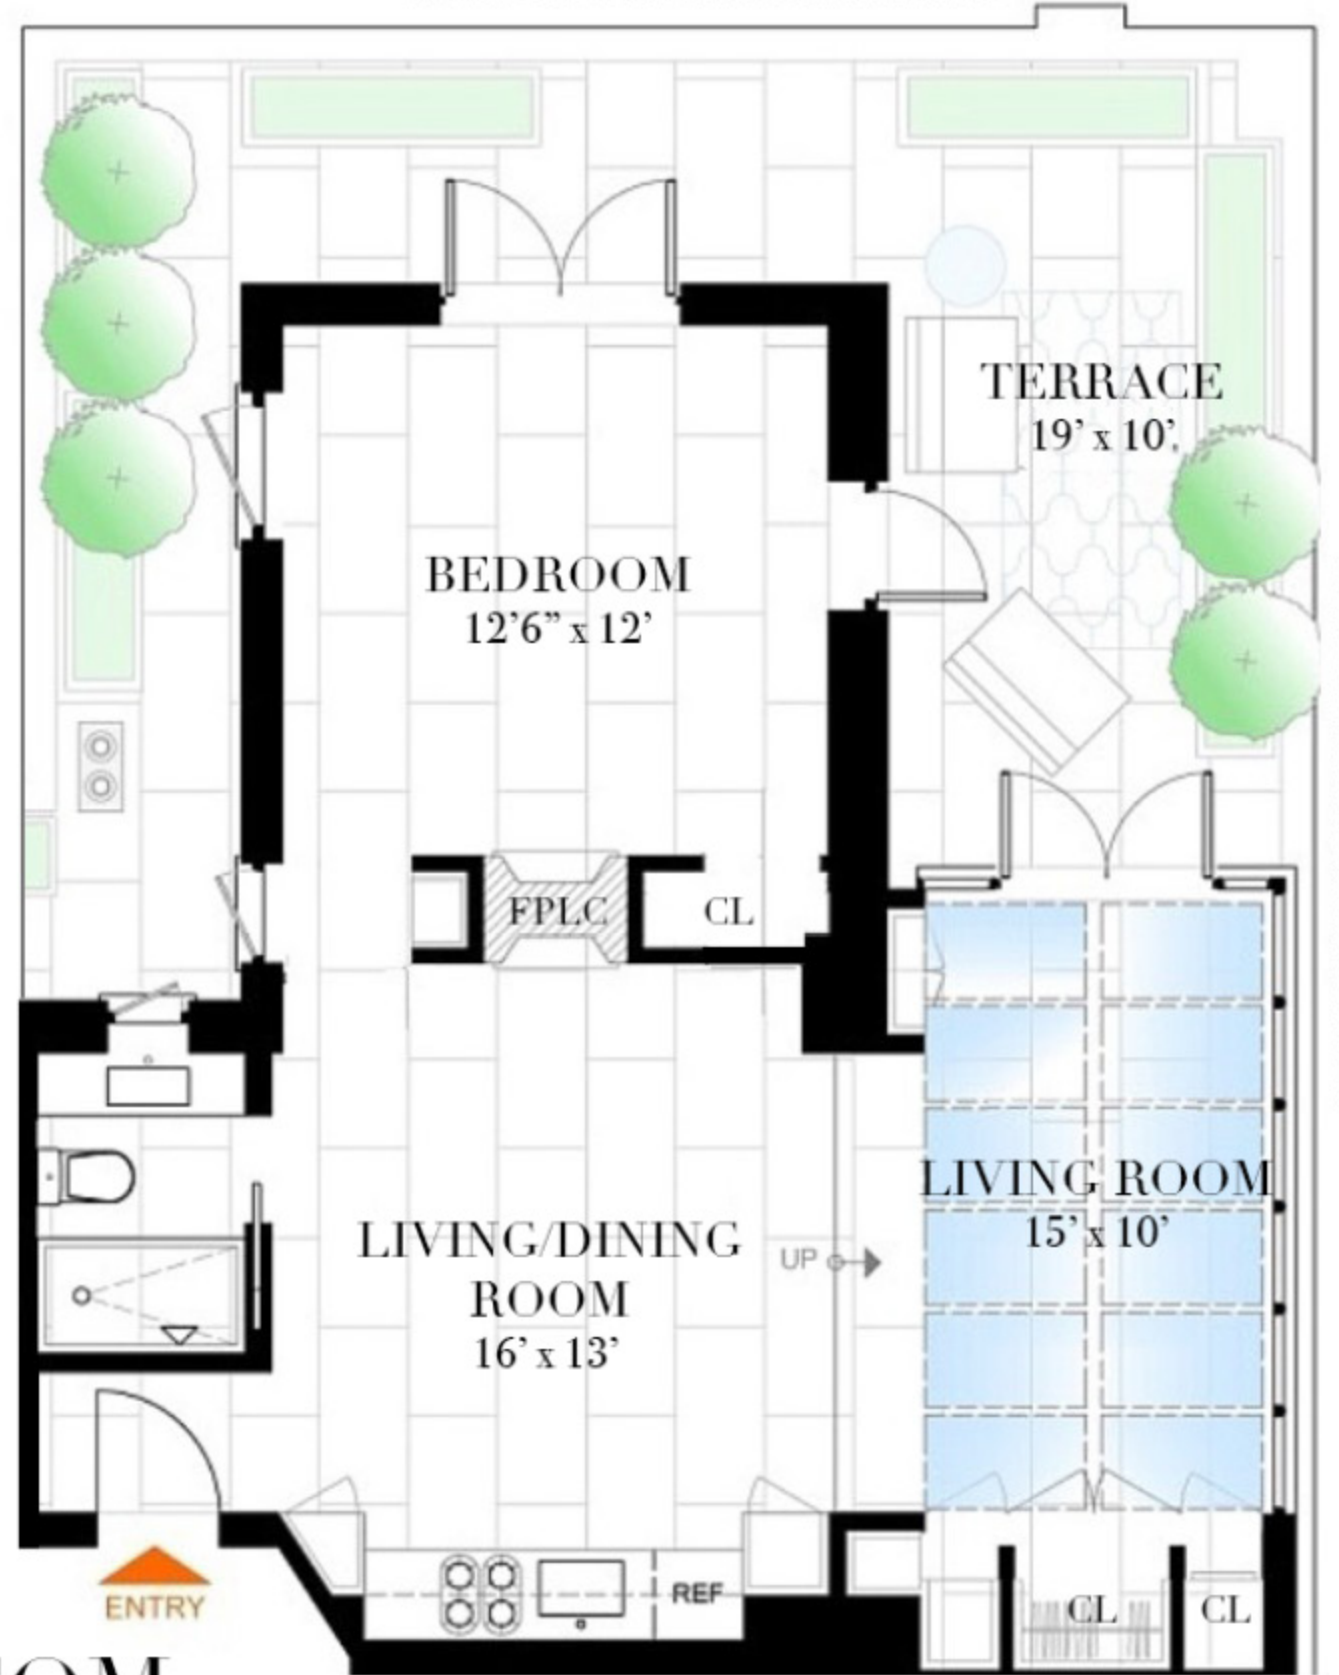

103 EAST 84TH STREET PENTHOUSE B

EAST PANORAMIC CITY VIEWS

PRICE: \$1,295,000

MAINT: \$3,551.48

FINANCING: 50%

FLIP TAX: 2% BY BUYER

BLDG: PW FULL-SERVICE

CONDITION: TRIPLE-MINT

WWW.CAROLELEVY.COM

*ALL DIMENSIONS APPROXIMATE