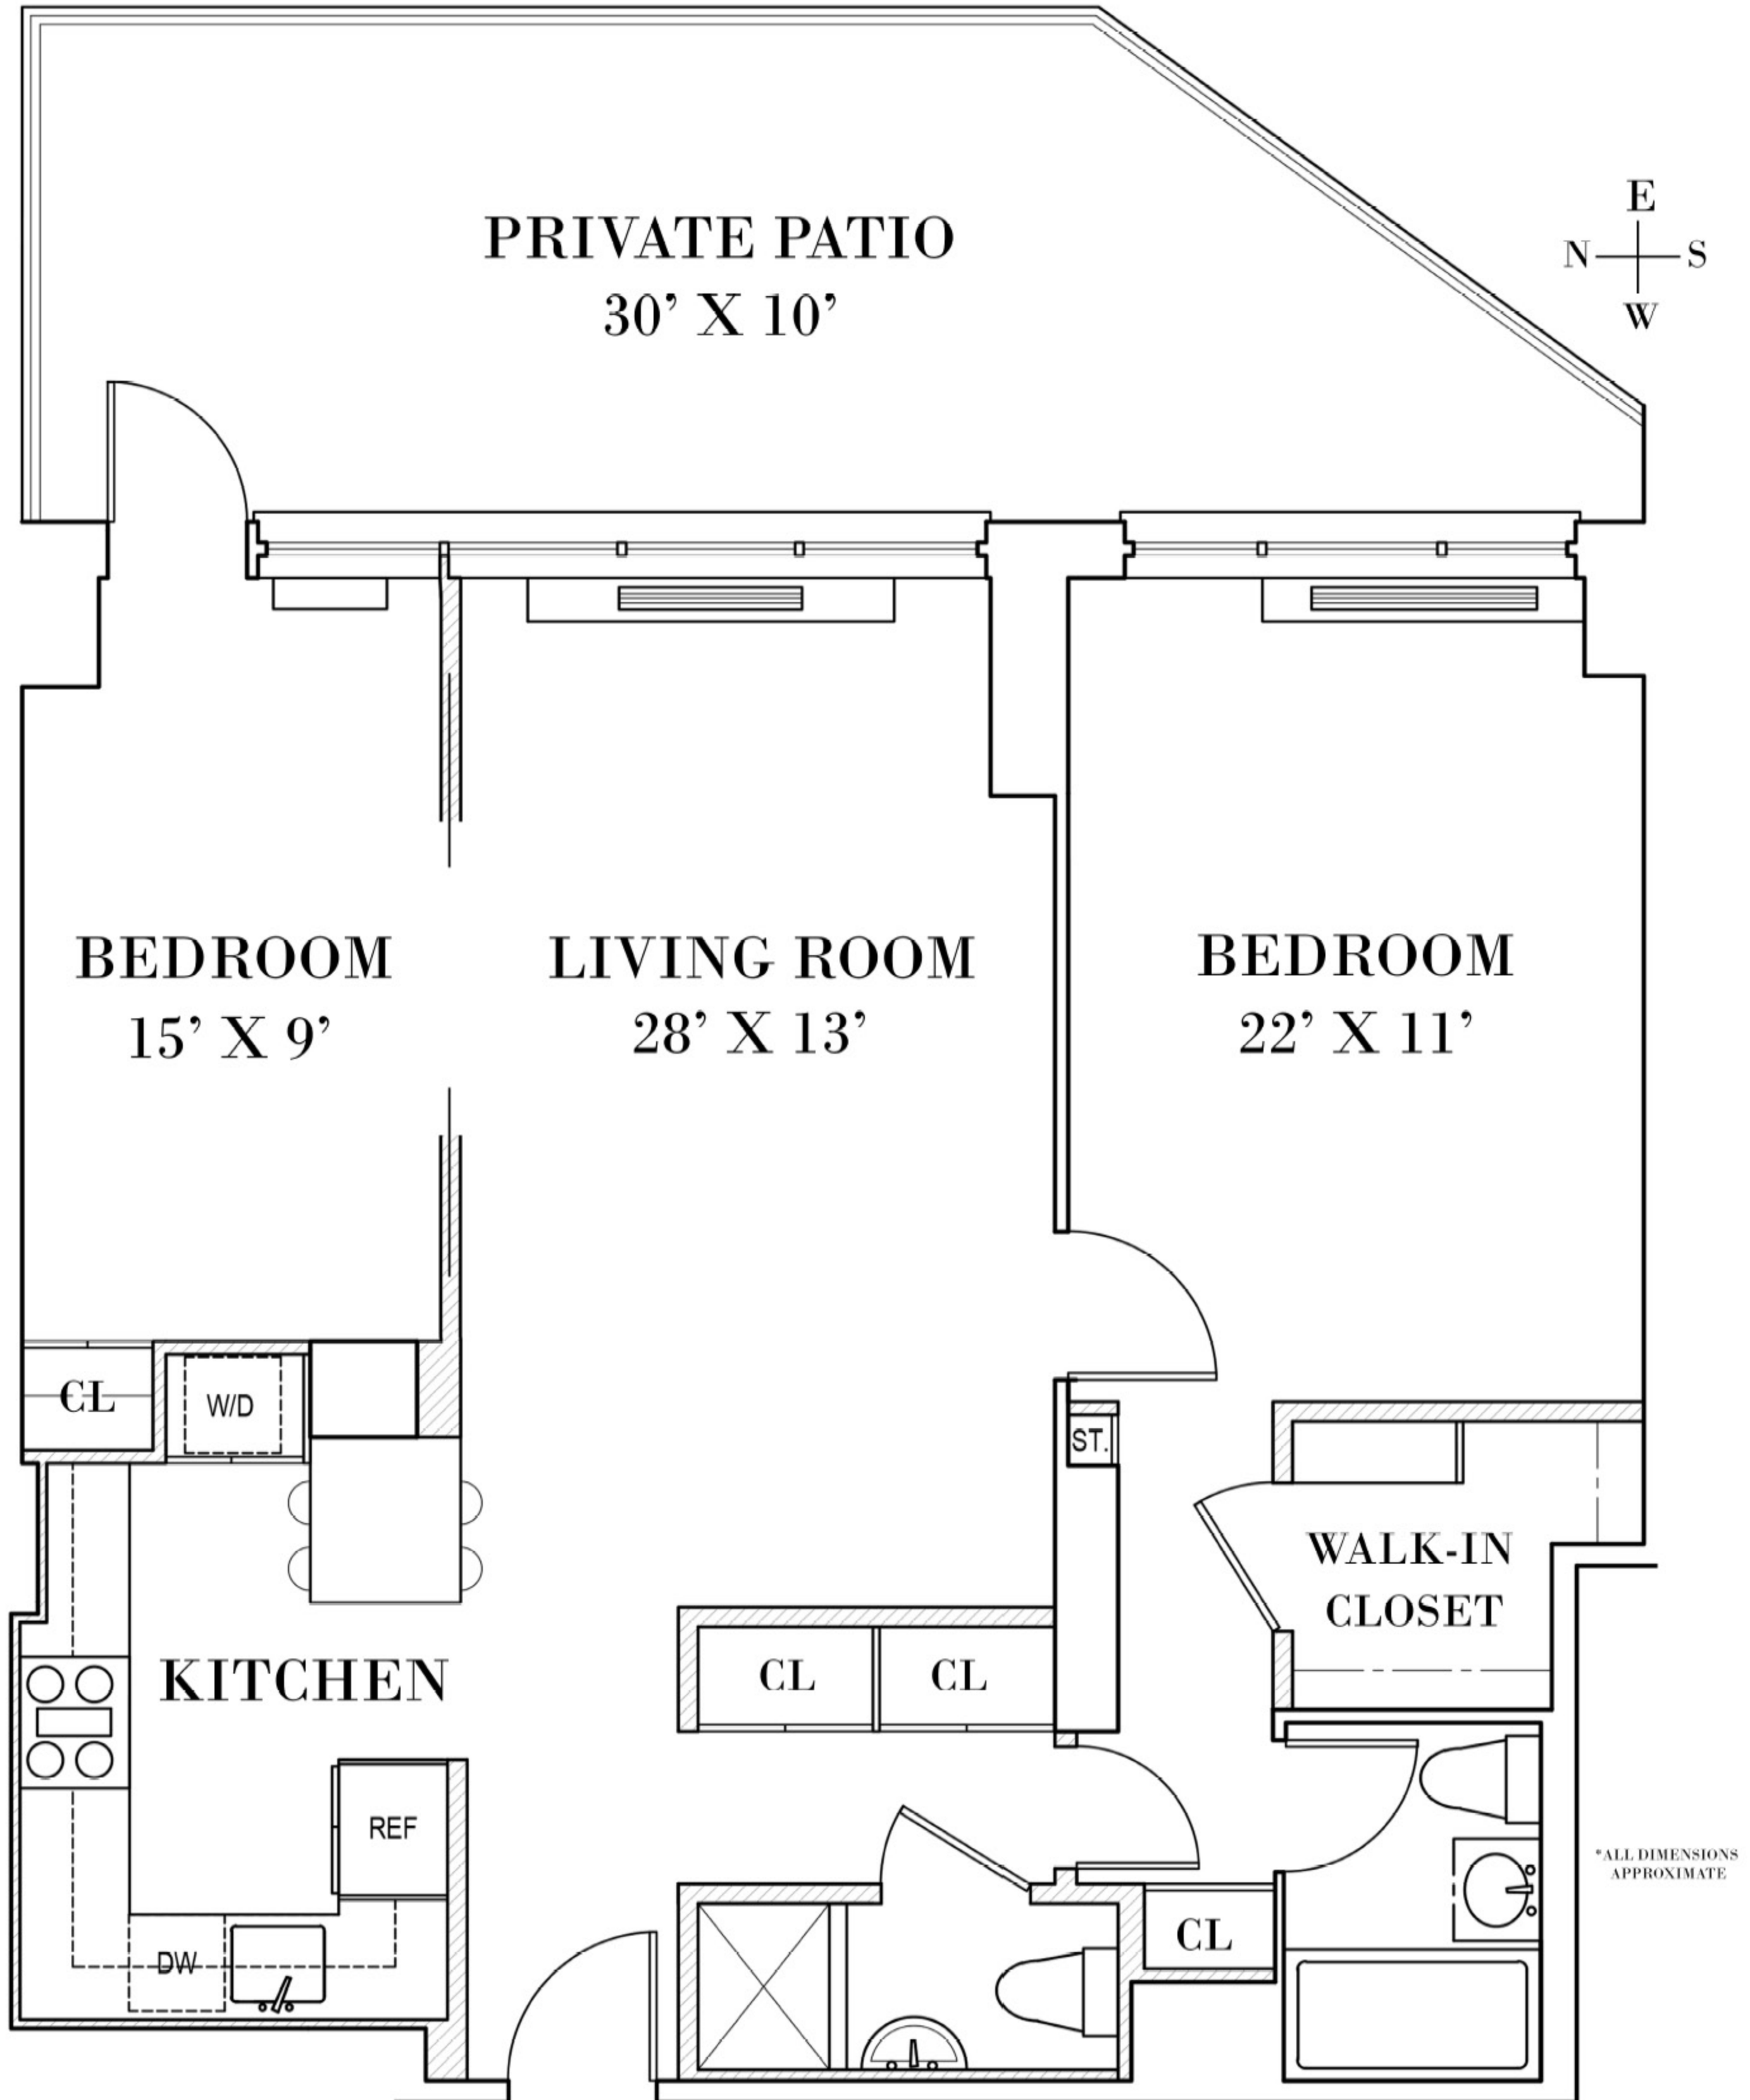

THE MAYFAIR TOWERS - 15 WEST 72 ST PARADISE 2 BEDROOM + HUGE PATIO

CAROL E. LEVY
REAL ESTATE

THE MAYFAIR TOWERS

15 WEST 72ND STREET - APARTMENT 1F

PRICE: \$1,595,000 MT.: \$1,927.08 FINANC.: 66% BLDG: DRMN, GYM, GARAGE, ROOF