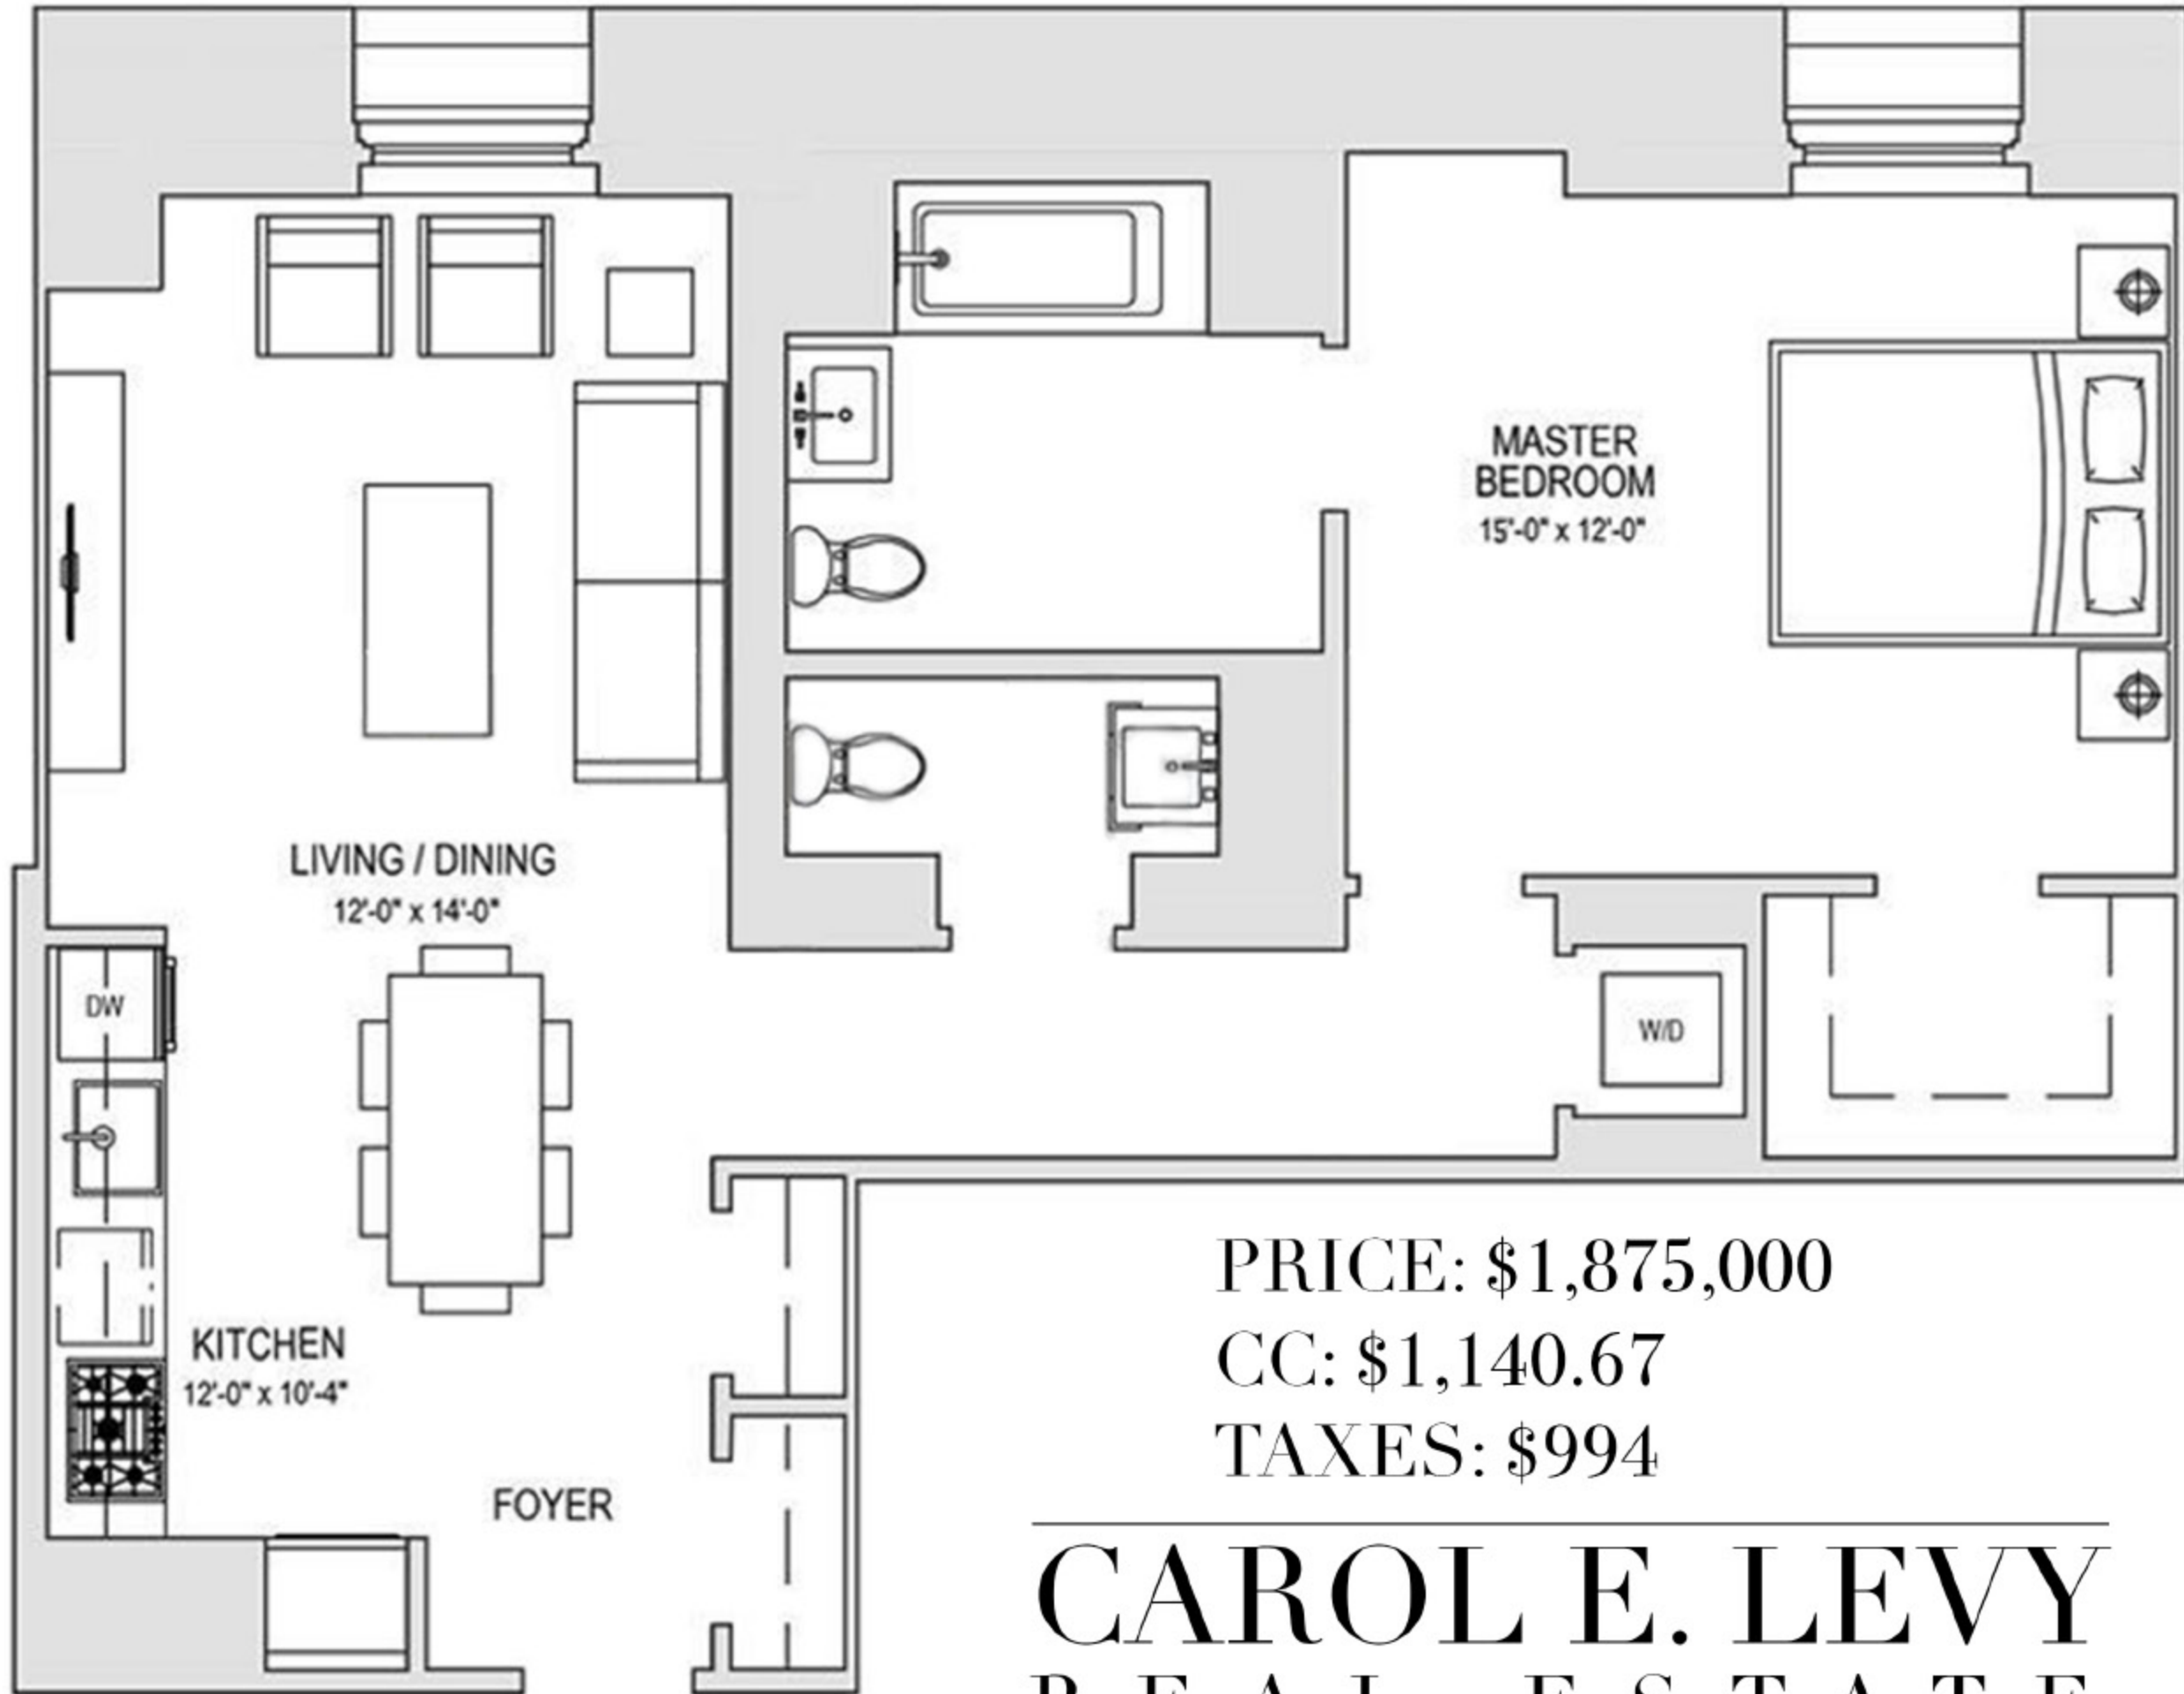

91 LEONARD STREET - APT 8G

PRICE: \$1,875,000

CC: \$1,140.67

TAXES: \$994

CAROLE E. LEVY
R E A L E S T A T E

WWW.CAROLELEVY.COM