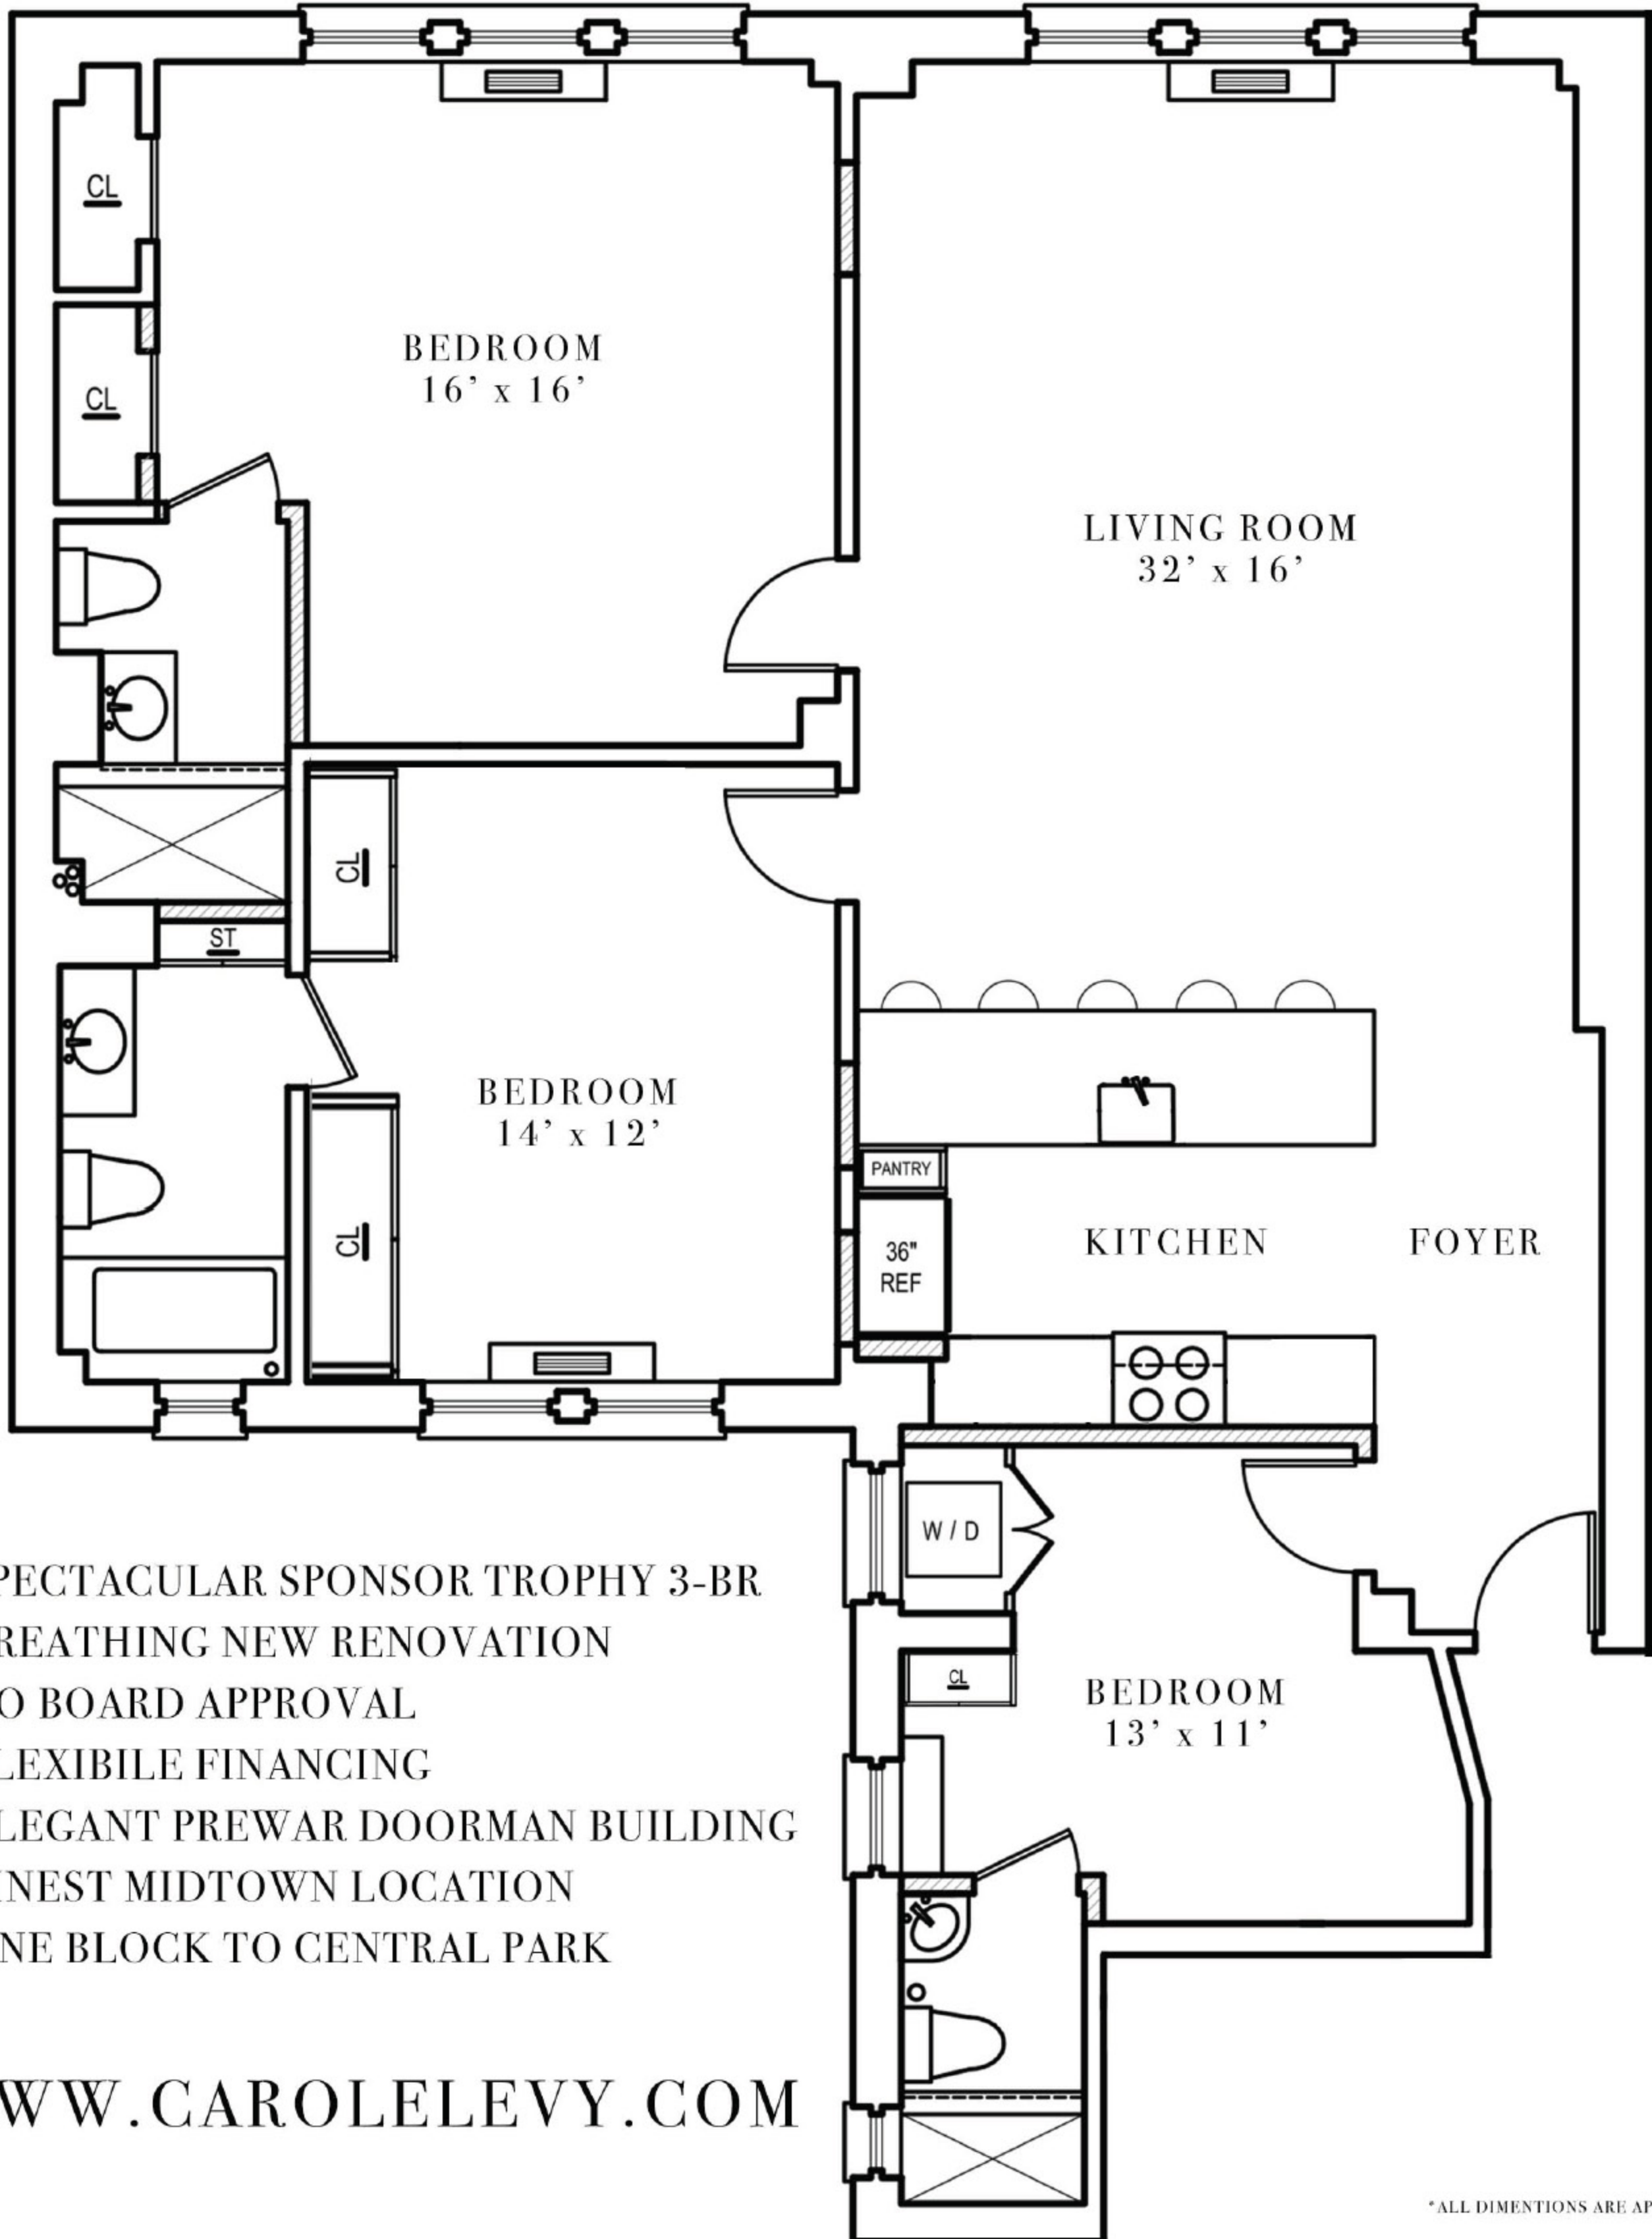

SPECTACULAR SPONSOR 3-BEDROOM

JOYCE MANOR - 140 WEST 58TH STREET

APARTMENT 7B

CAROL E. LEVY
REAL ESTATE

JOYCE MANOR

140 WEST 58TH STREET
APARTMENT 7B

- SPECTACULAR SPONSOR TROPHY 3-BR
- BREATHING NEW RENOVATION
- NO BOARD APPROVAL
- FLEXIBLE FINANCING
- ELEGANT PREWAR DOORMAN BUILDING
- FINEST MIDTOWN LOCATION
- ONE BLOCK TO CENTRAL PARK

WWW.CAROLELEVY.COM

ALL DIMENTIONS ARE APPROXIMATE