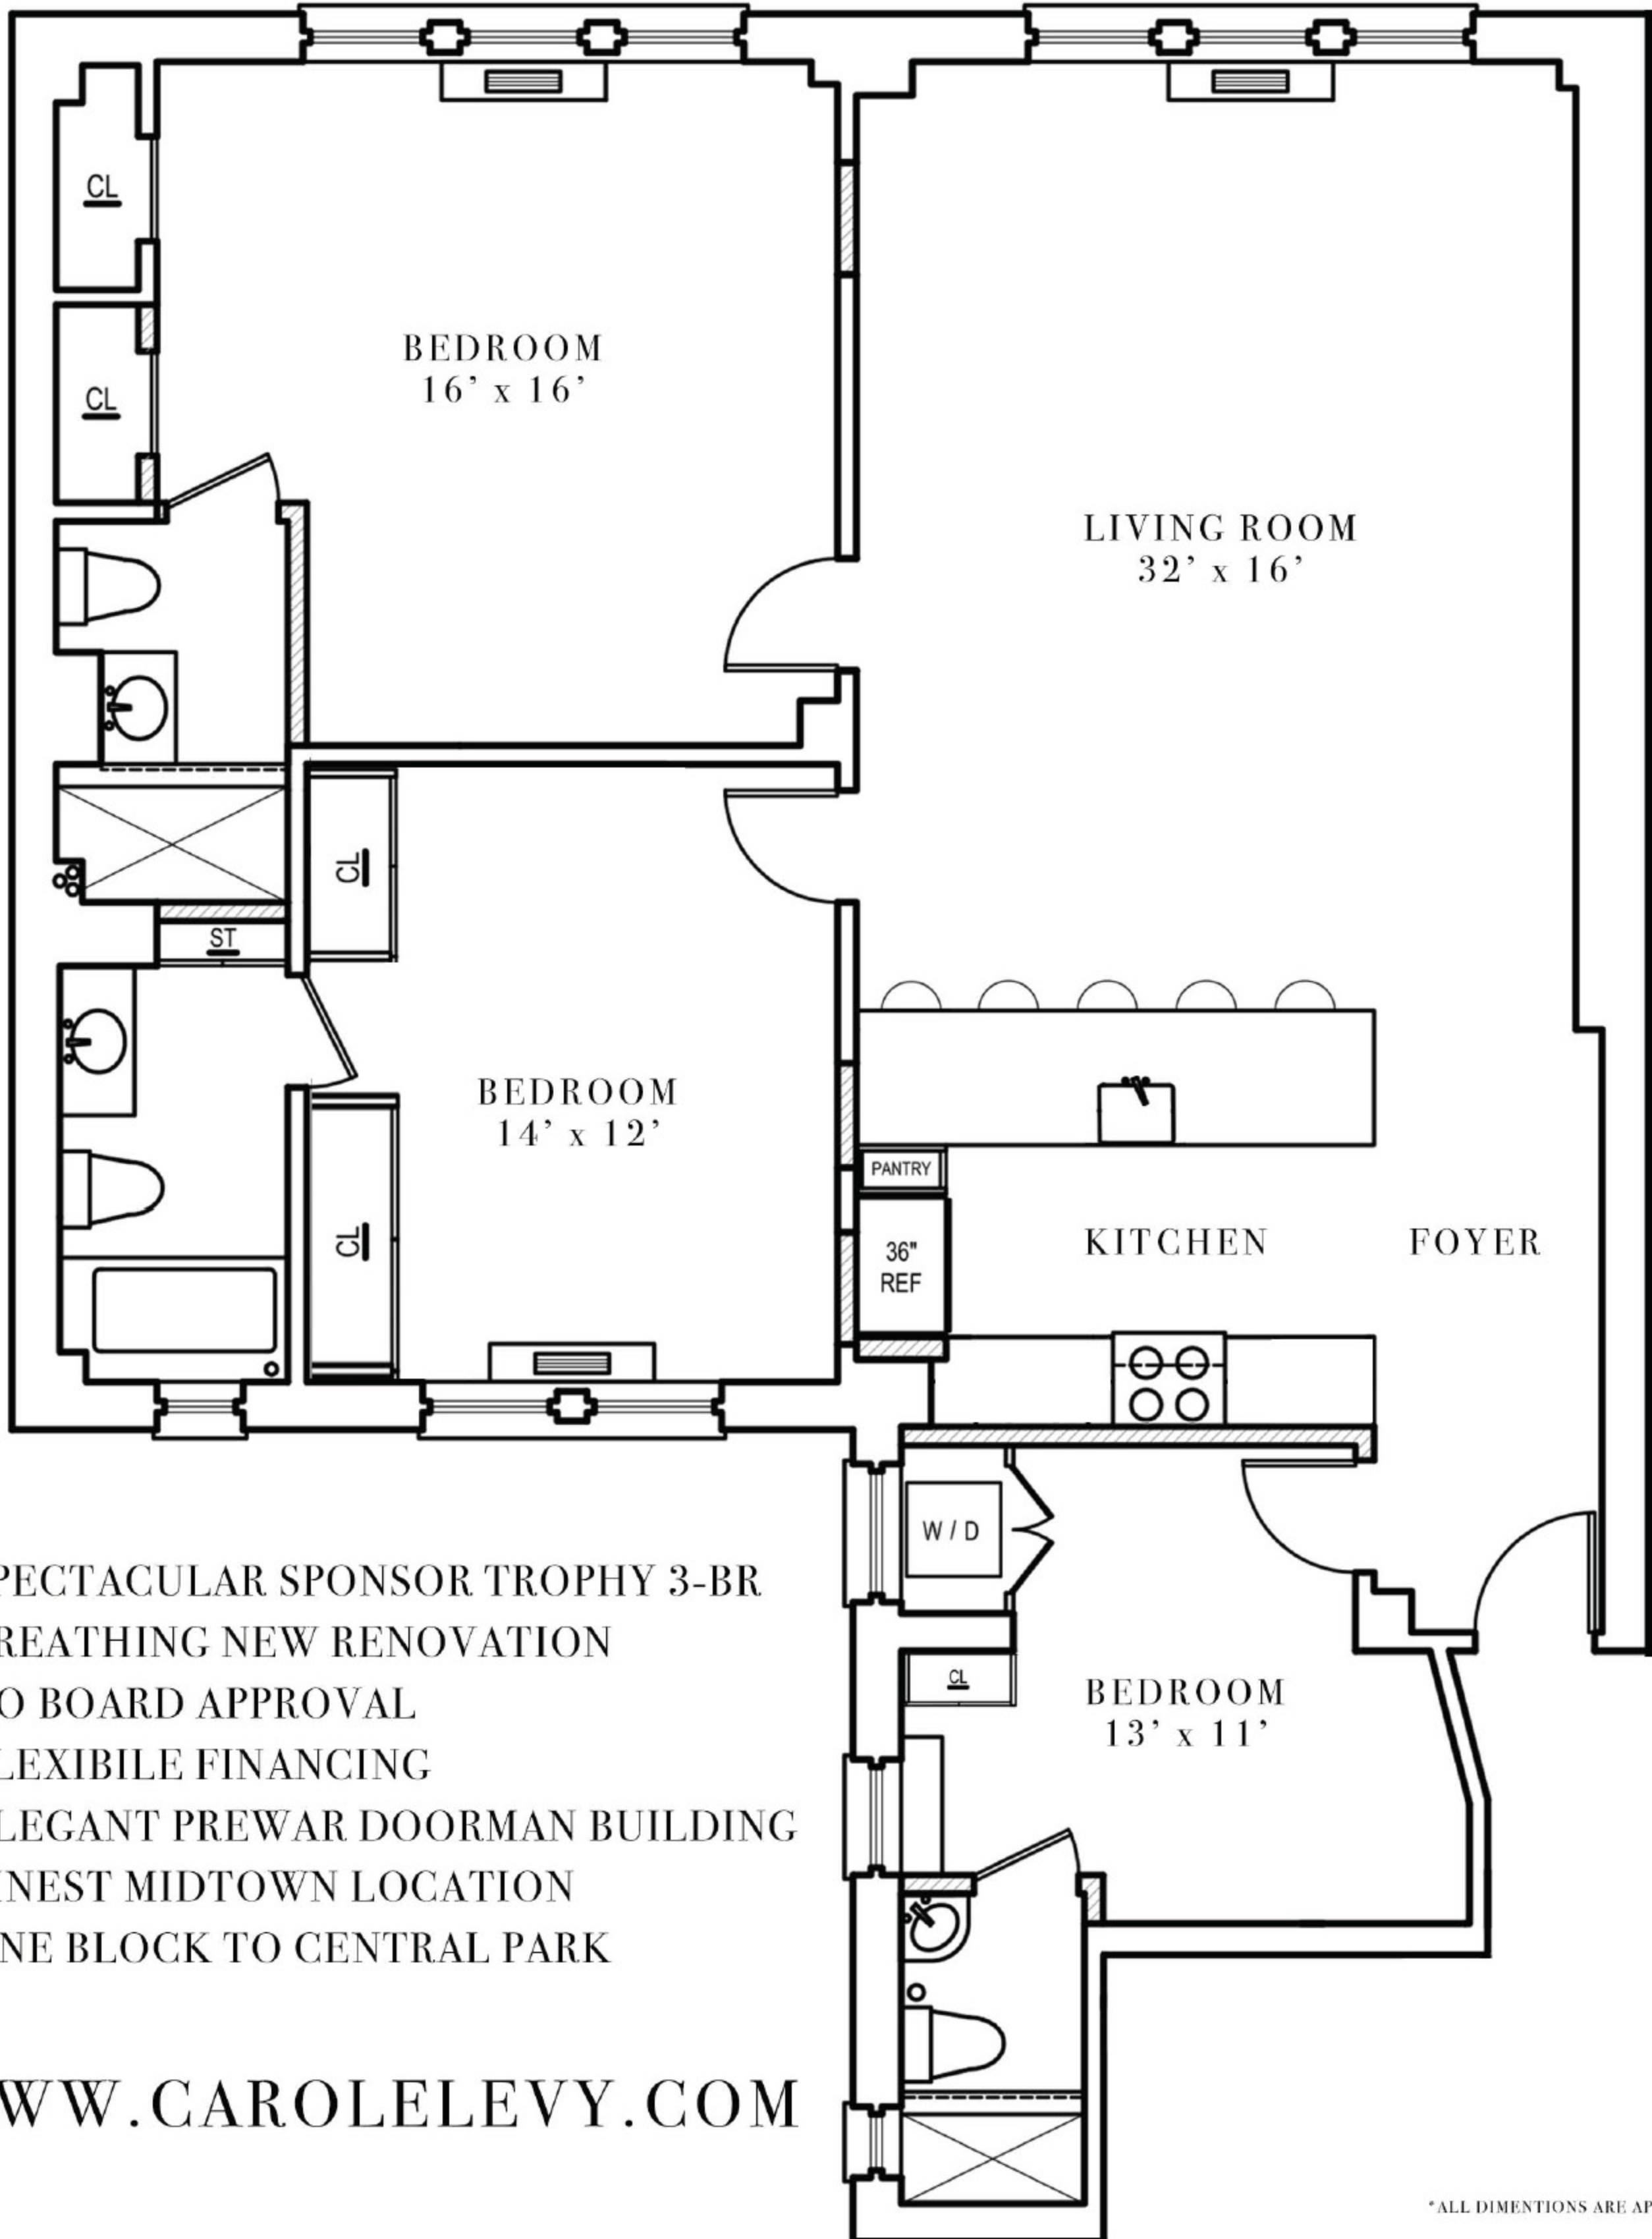

JOYCE MANOR

140 WEST 58TH STREET
APARTMENT 7B

- SPECTACULAR SPONSOR TROPHY 3-BR
- BREATHING NEW RENOVATION
- NO BOARD APPROVAL
- FLEXIBLE FINANCING
- ELEGANT PREWAR DOORMAN BUILDING
- FINEST MIDTOWN LOCATION
- ONE BLOCK TO CENTRAL PARK

WWW.CAROLELEVY.COM

ALL DIMENTIONS ARE APPROXIMATE