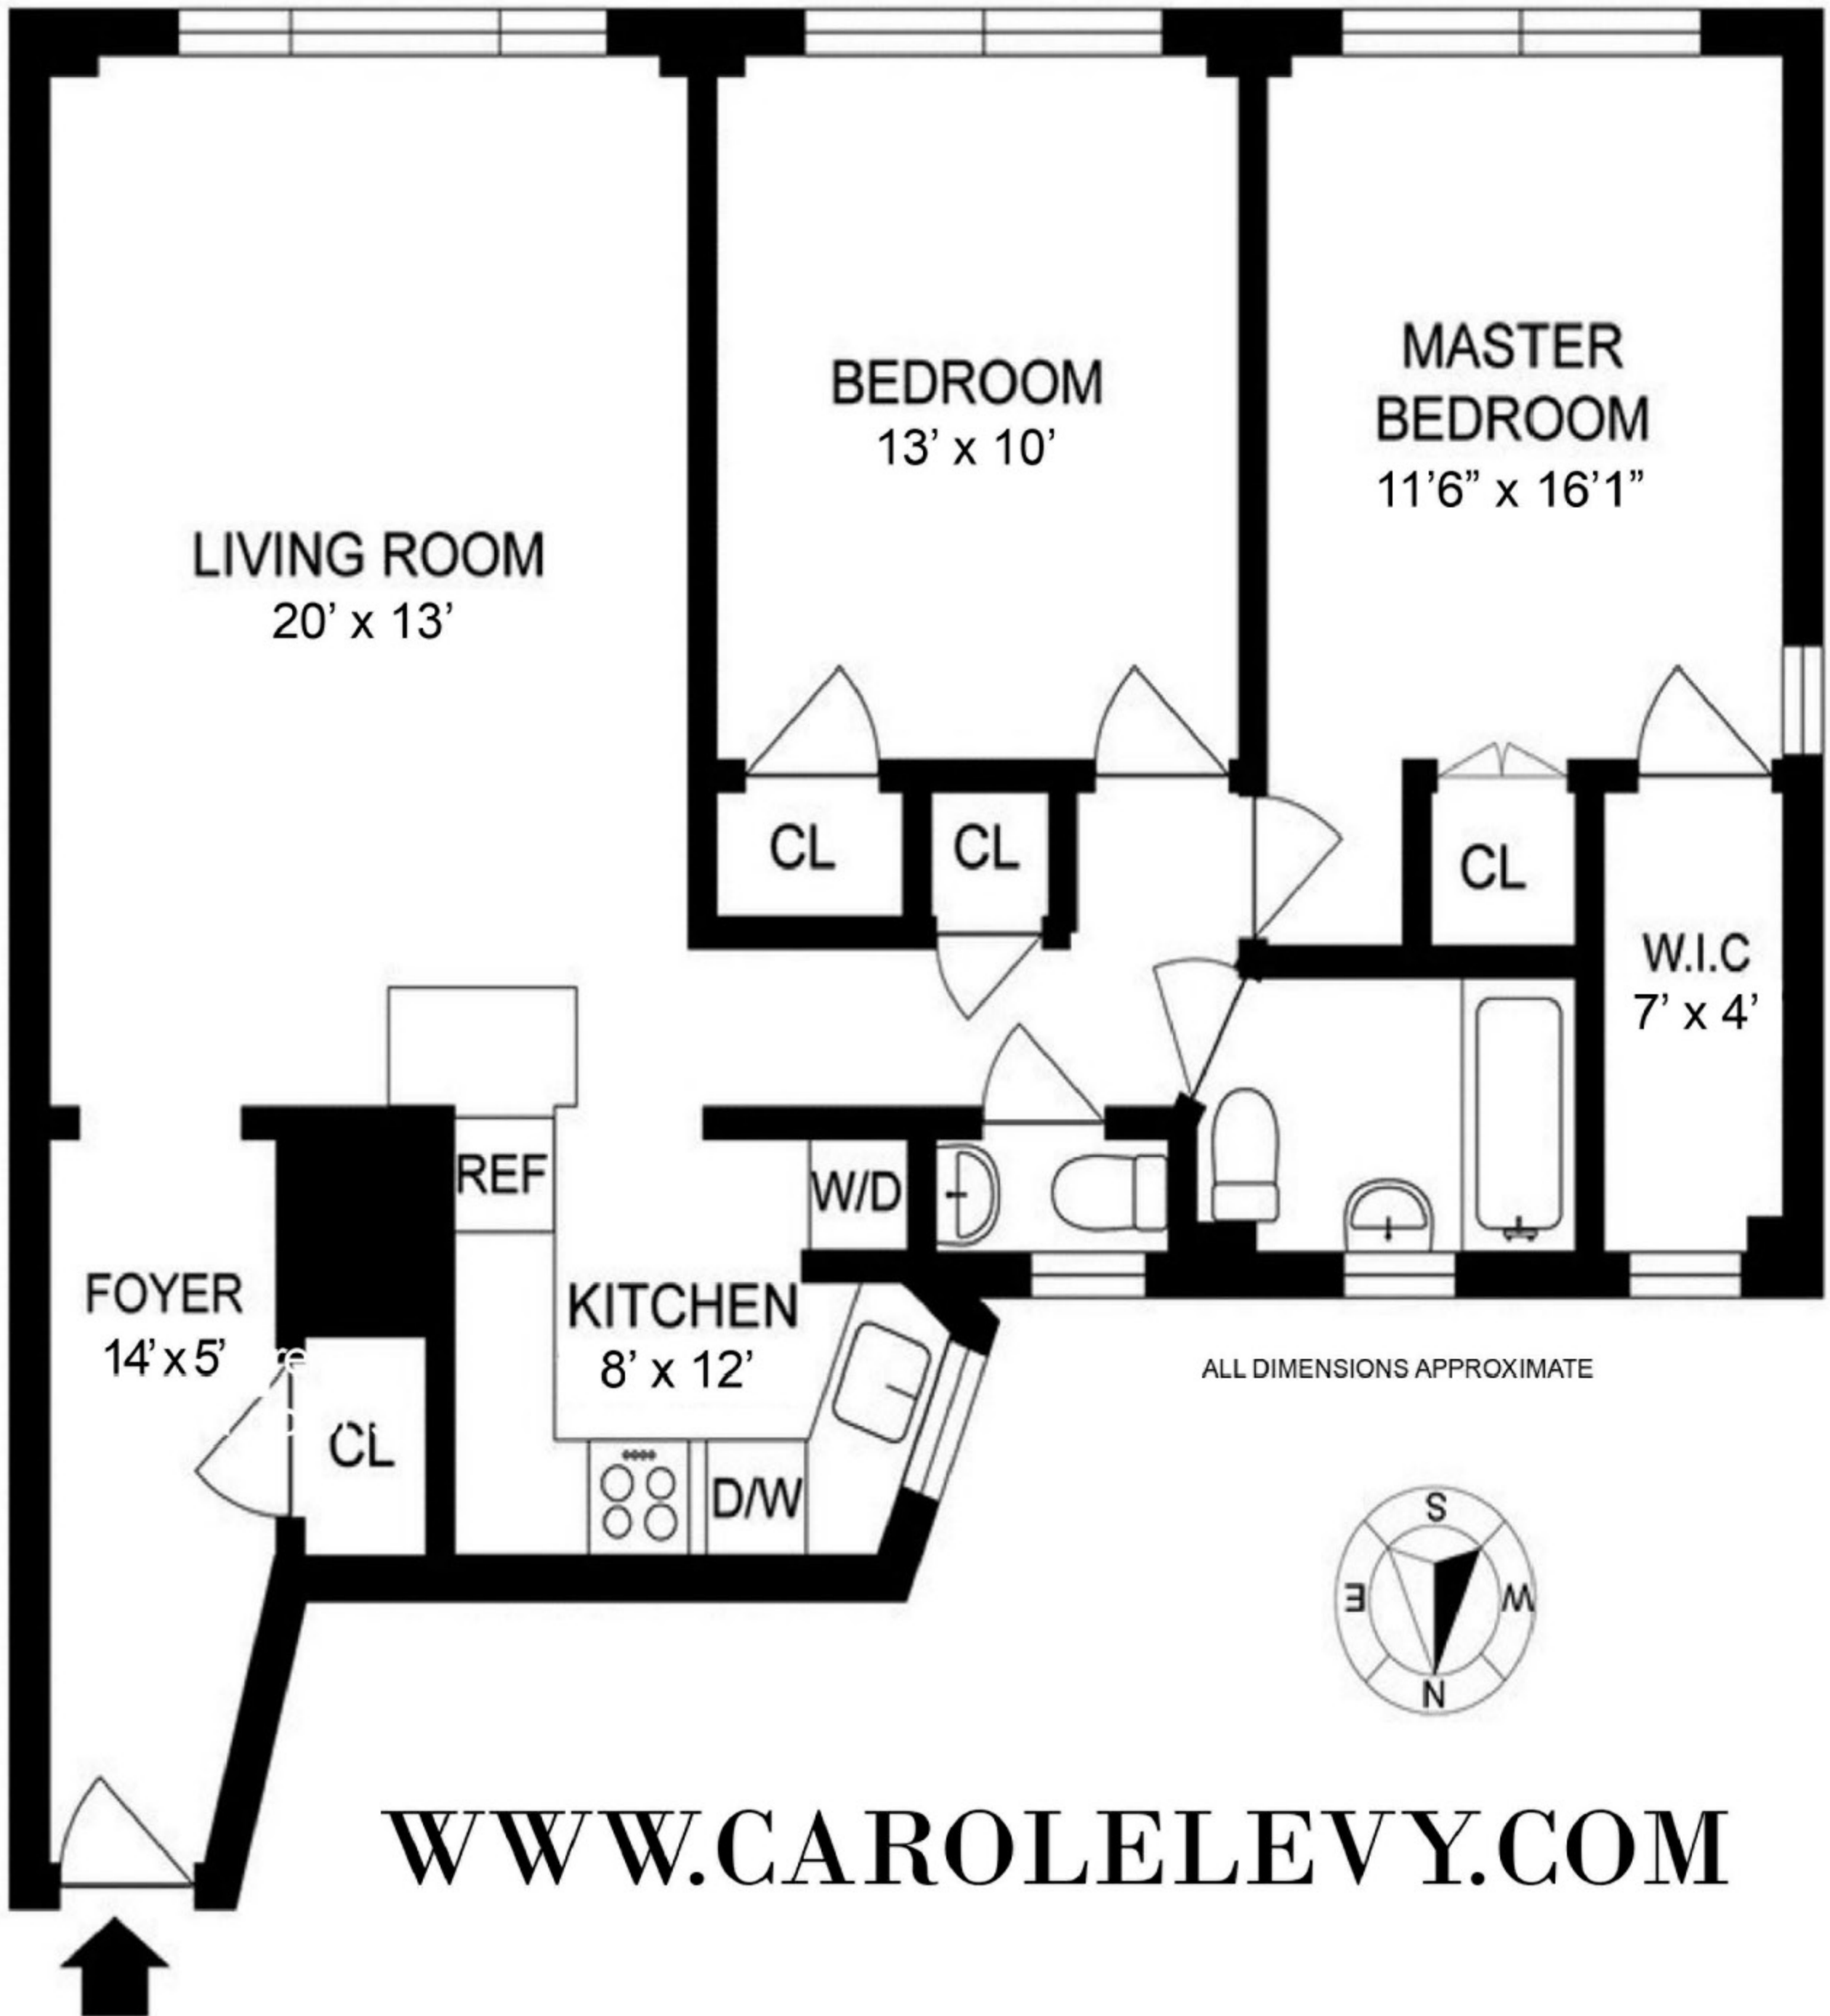

# AMAZING & AFFORDABLE TROPHY 2-BR

JOYCE MANOR - 140 WEST 58TH STREET

APARTMENT 8C

CAROLE. LEVY  
REAL ESTATE

# JOYCE MANOR

140 WEST 58TH STREET - APT 8C

[WWW.CAROLELEVY.COM](http://WWW.CAROLELEVY.COM)