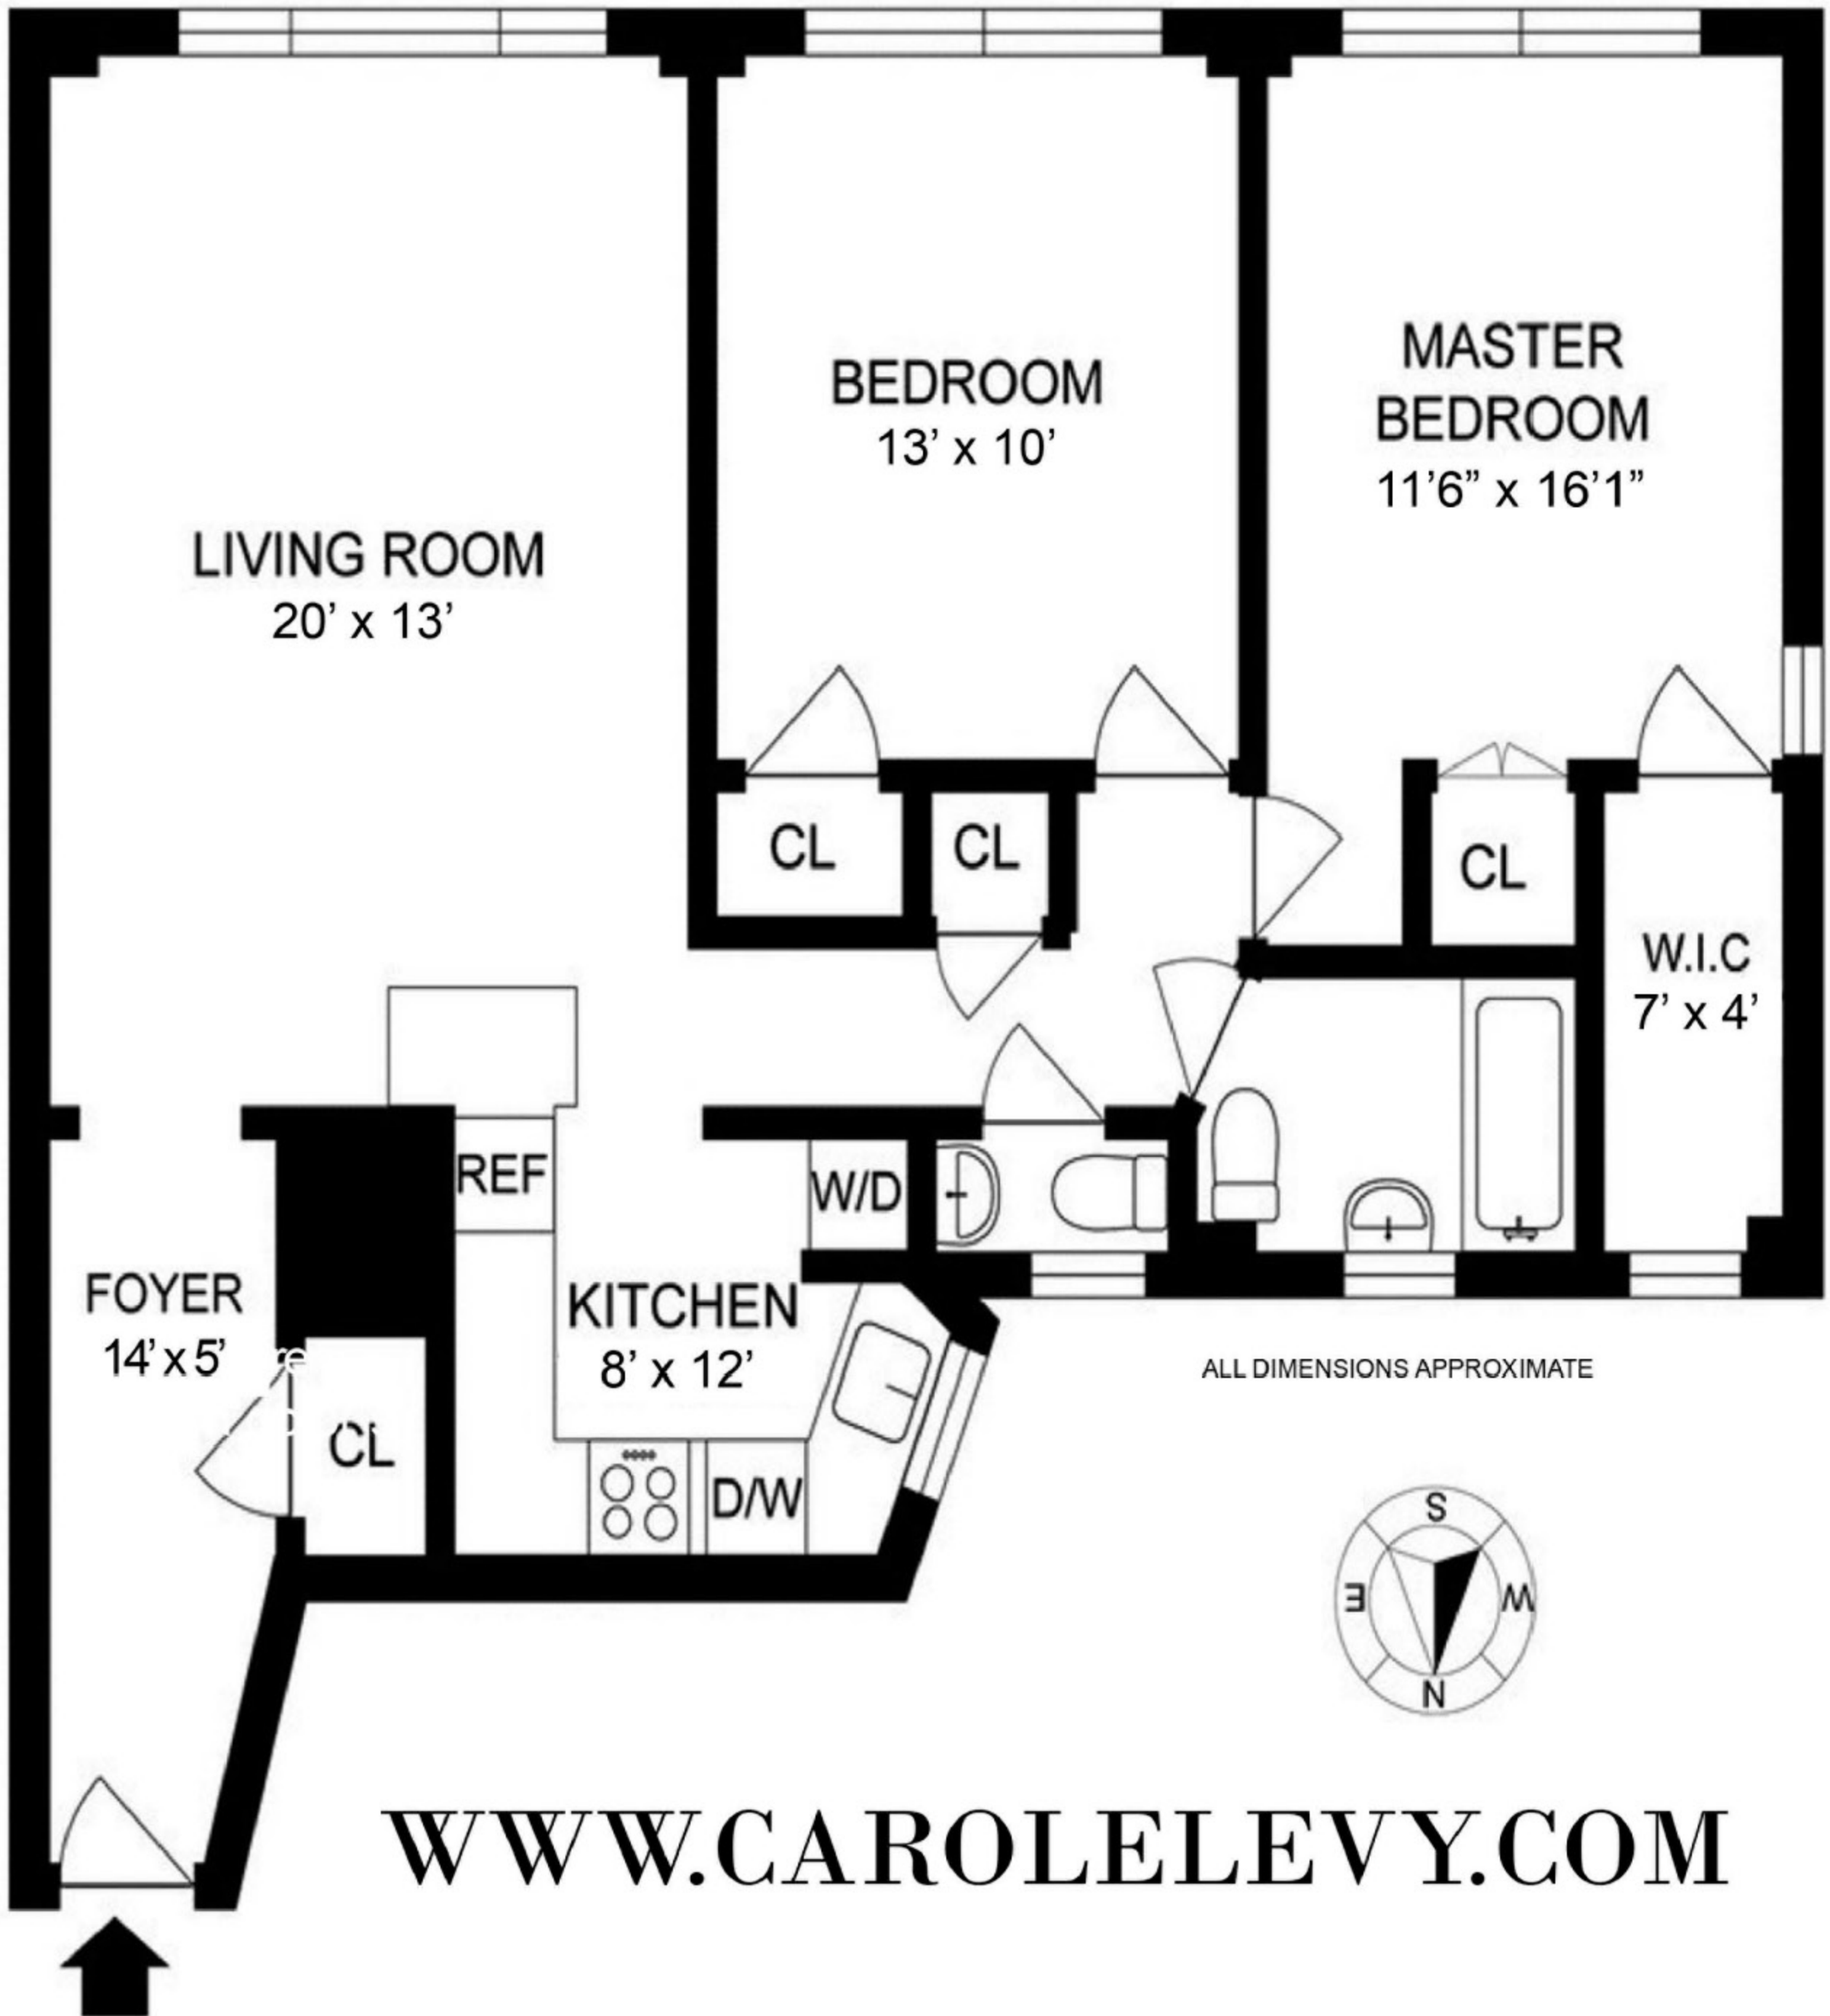

# JOYCE MANOR

140 WEST 58TH STREET - APT 8C

[WWW.CAROLELEVY.COM](http://WWW.CAROLELEVY.COM)