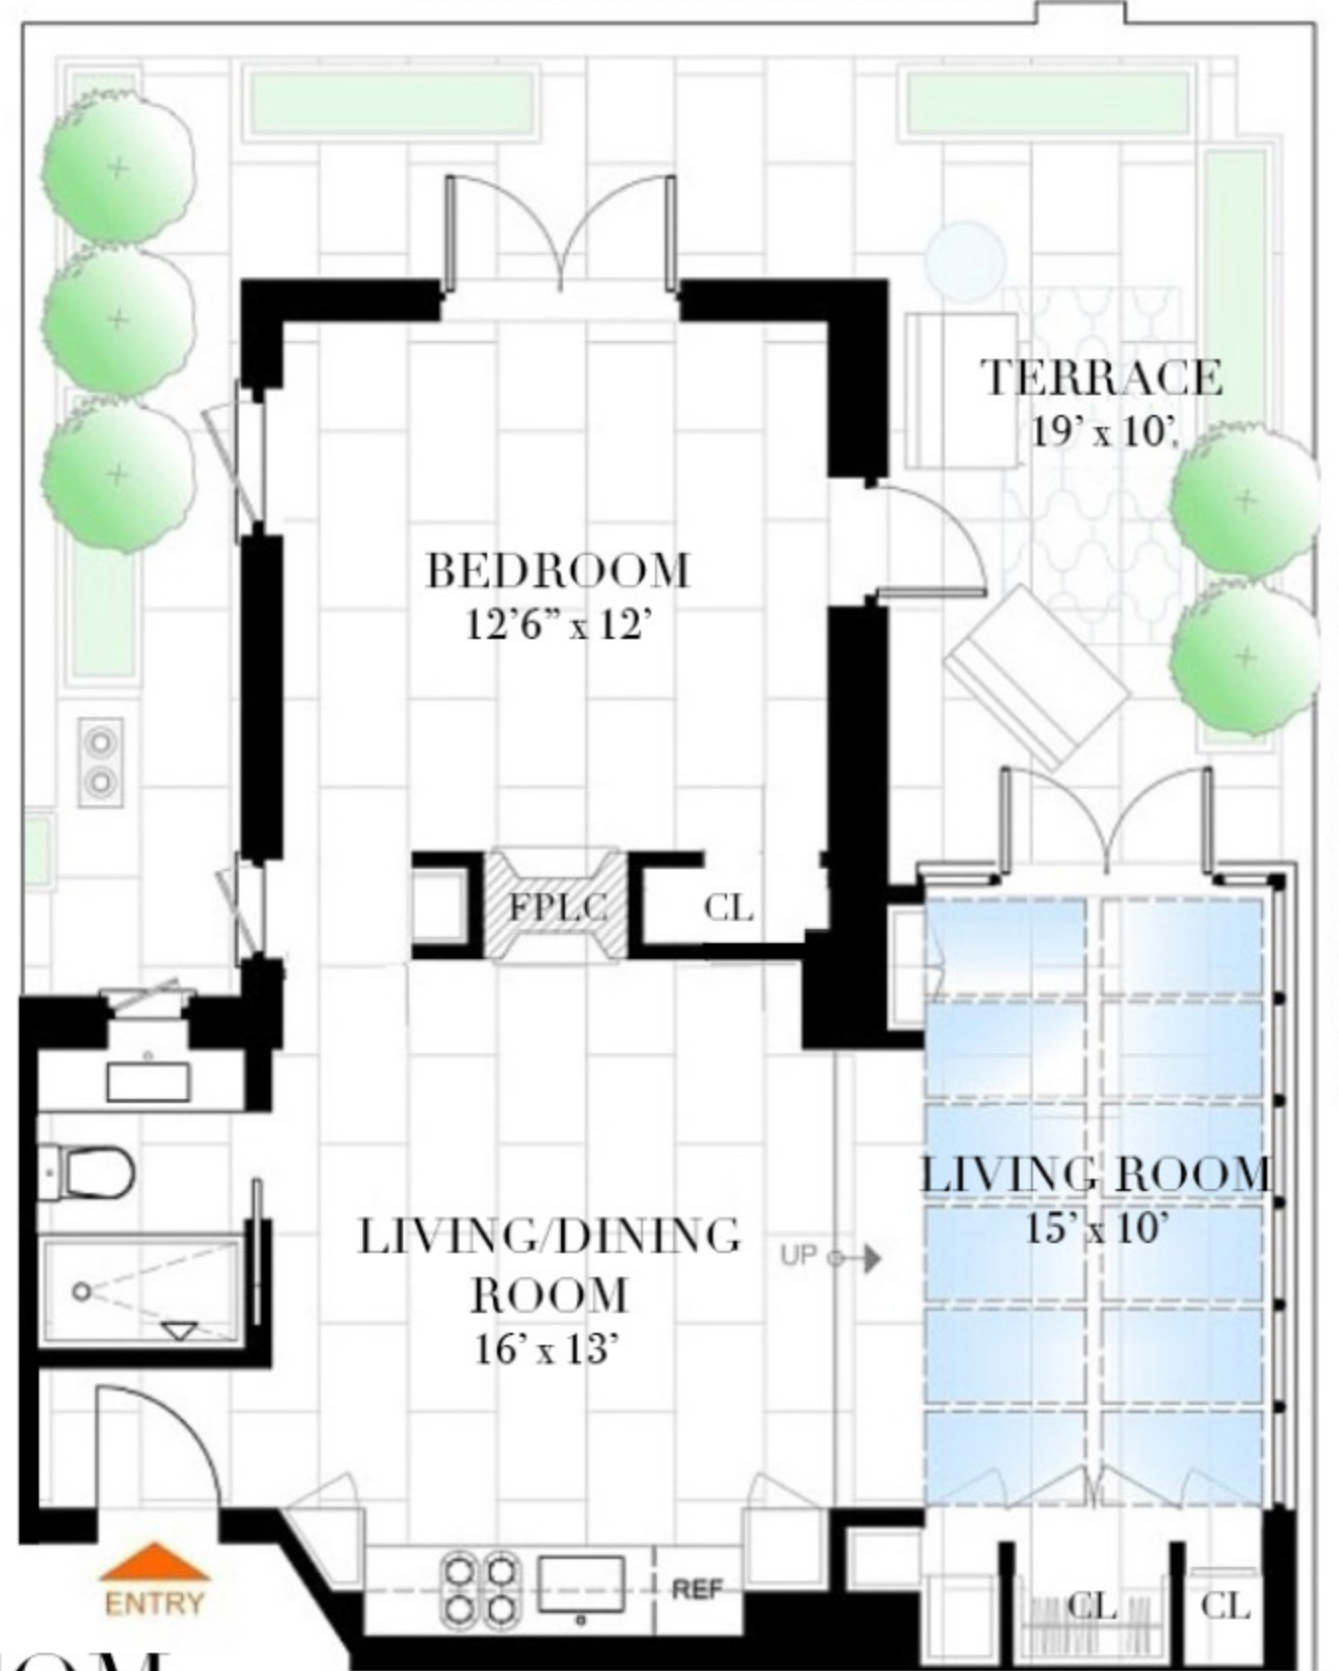

# 103 EAST 84TH STREET PENTHOUSE B

EAST PANORAMIC CITY VIEWS

PRICE: \$1,295,000

MAINT: \$3,551.48

FINANCING: 50%

FLIP TAX: 2% BY BUYER

BLDG: PW FULL-SERVICE

CONDITION: TRIPLE-MINT

WWW.CAROLELEVY.COM

\*ALL DIMENSIONS APPROXIMATE