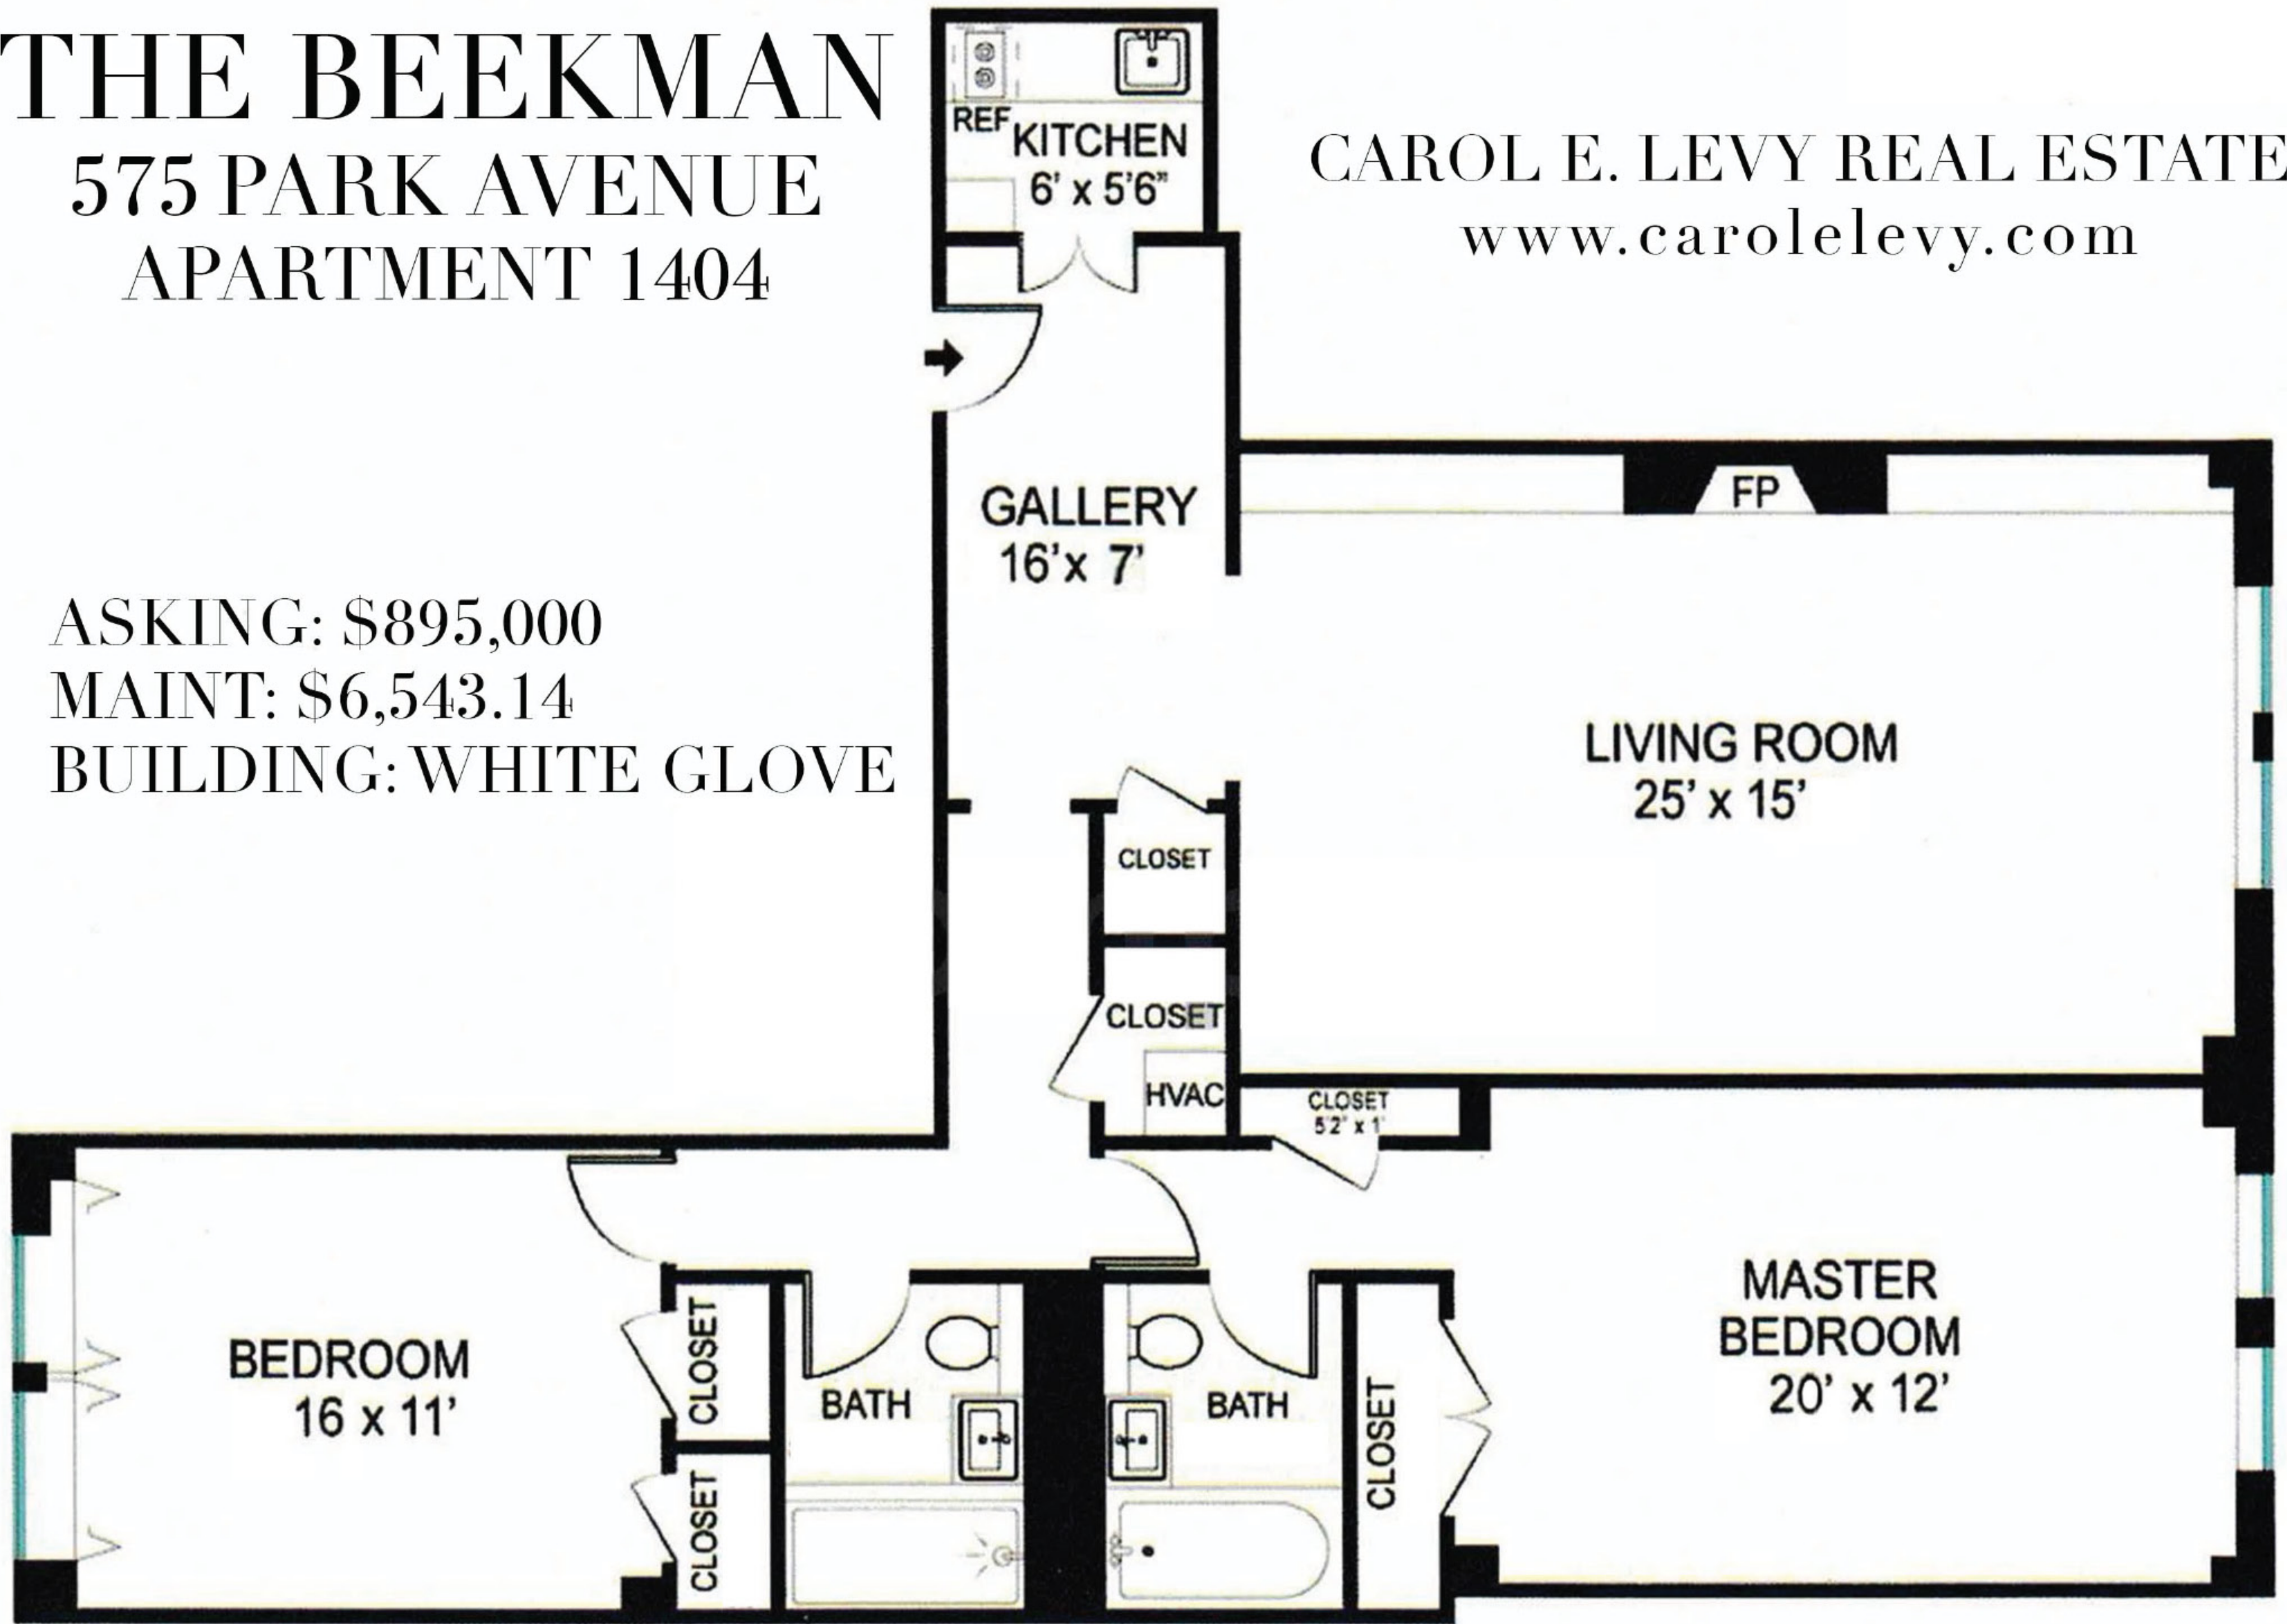

THE BEEKMAN

575 PARK AVENUE
APARTMENT 1404

CAROL E. LEVY REAL ESTATE
www.carolelevy.com

ASKING: \$895,000
MAINT: \$6,543.14
BUILDING: WHITE GLOVE

*ALL DIMENSIONS ARE APPROXIMATE