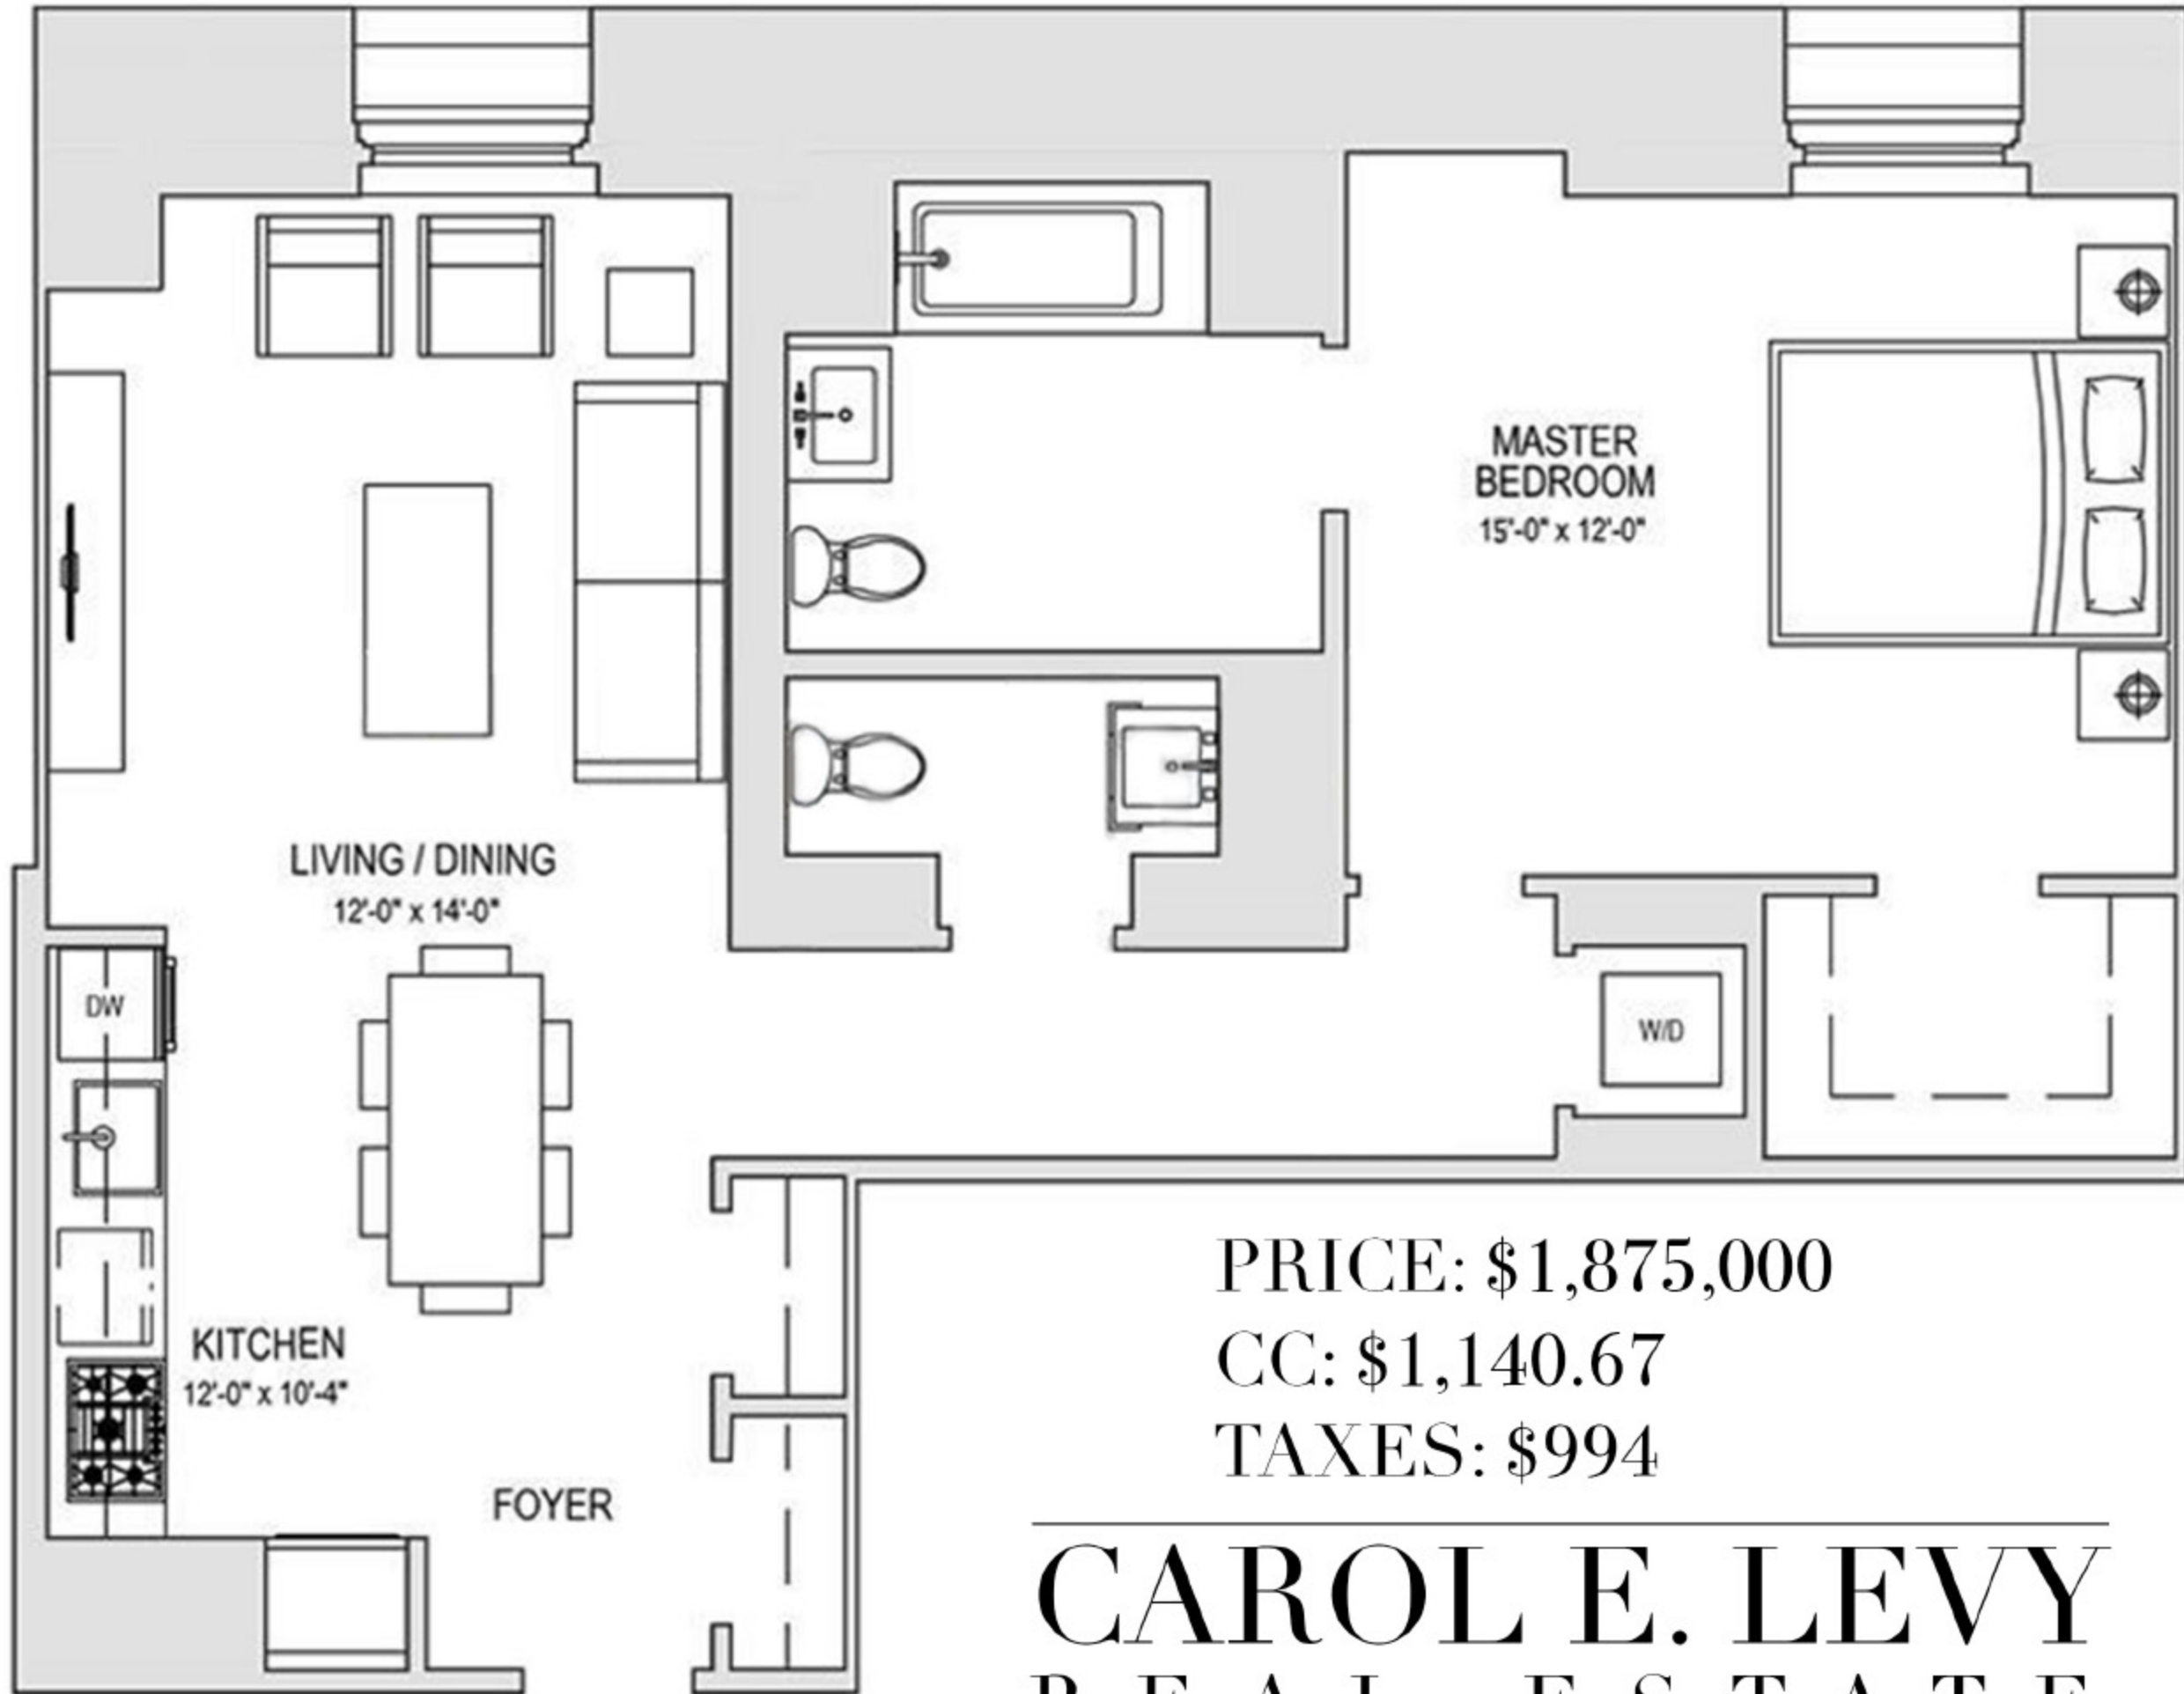

# 91 LEONARD STREET - APT 8G

PRICE: \$1,875,000

CC: \$1,140.67

TAXES: \$994

---

**CAROLE E. LEVY**  
R E A L E S T A T E

---

WWW.CAROLELEVY.COM